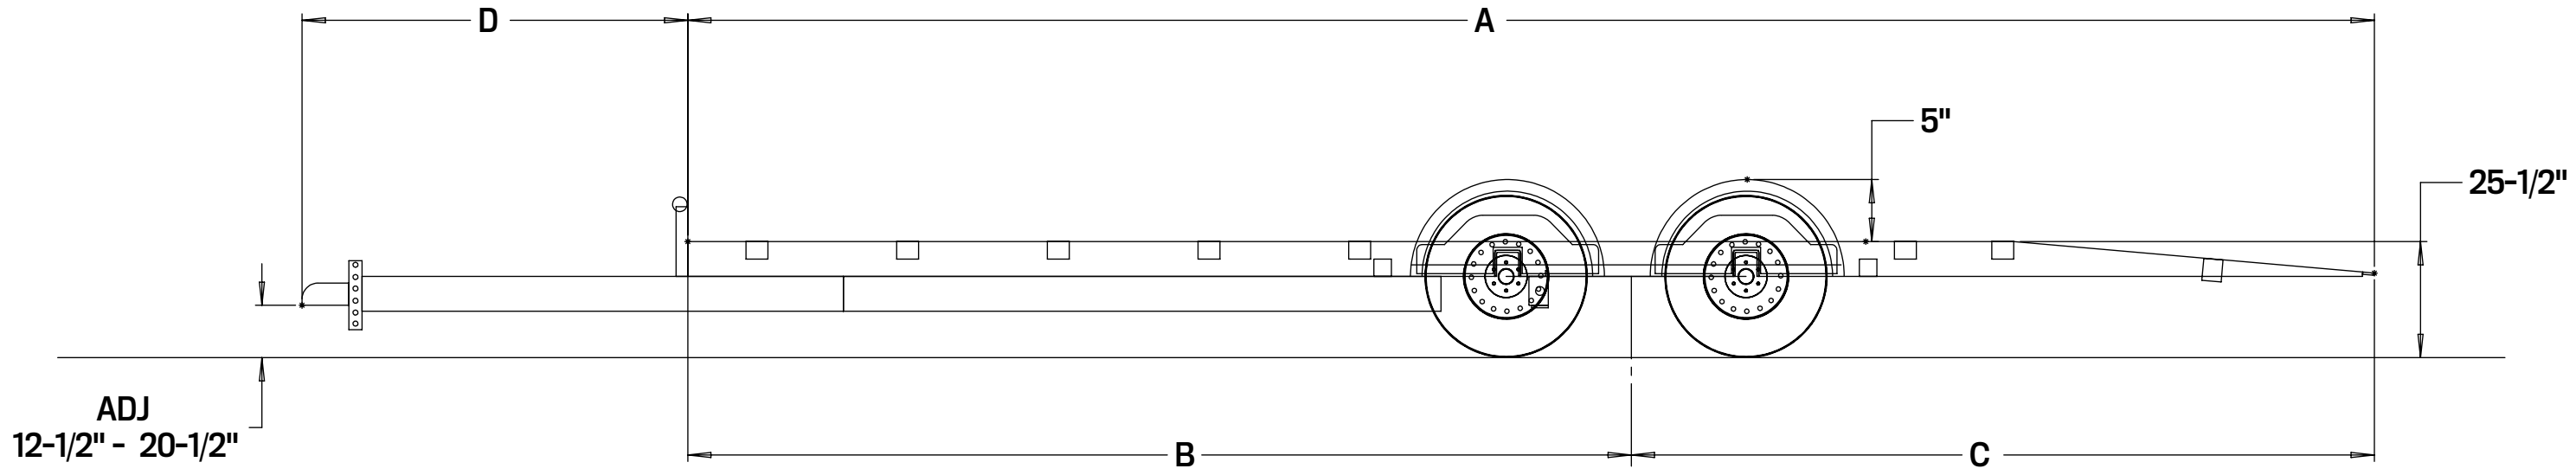

4

3

2

1

B

B

MODEL	DESCRIPTION	A	B	C	D
A6X 20FT	MAXXD 10K DROP-N-LOAD	241"	132"	109"	64"
A6X 24FT	MAXXD 10K DROP-N-LOAD	288"	160"	128"	64"

40° LOAD ANGLE
10° DOVE LOAD ANGLE

UNLESS OTHERWISE SPECIFIED: DIMENSIONS ARE IN INCHES		NAME	DATE	DESCRIPTION:
TOLERANCES: +/- 1/16"		DRAWN		
MATERIAL		CHECKED		
DO NOT SCALE DRAWING		MFG APPR.		PART NO. DROP AND LOAD
		Q.A.		
		COMMENTS:		WEIGHT:
				SHEET 1 OF 1