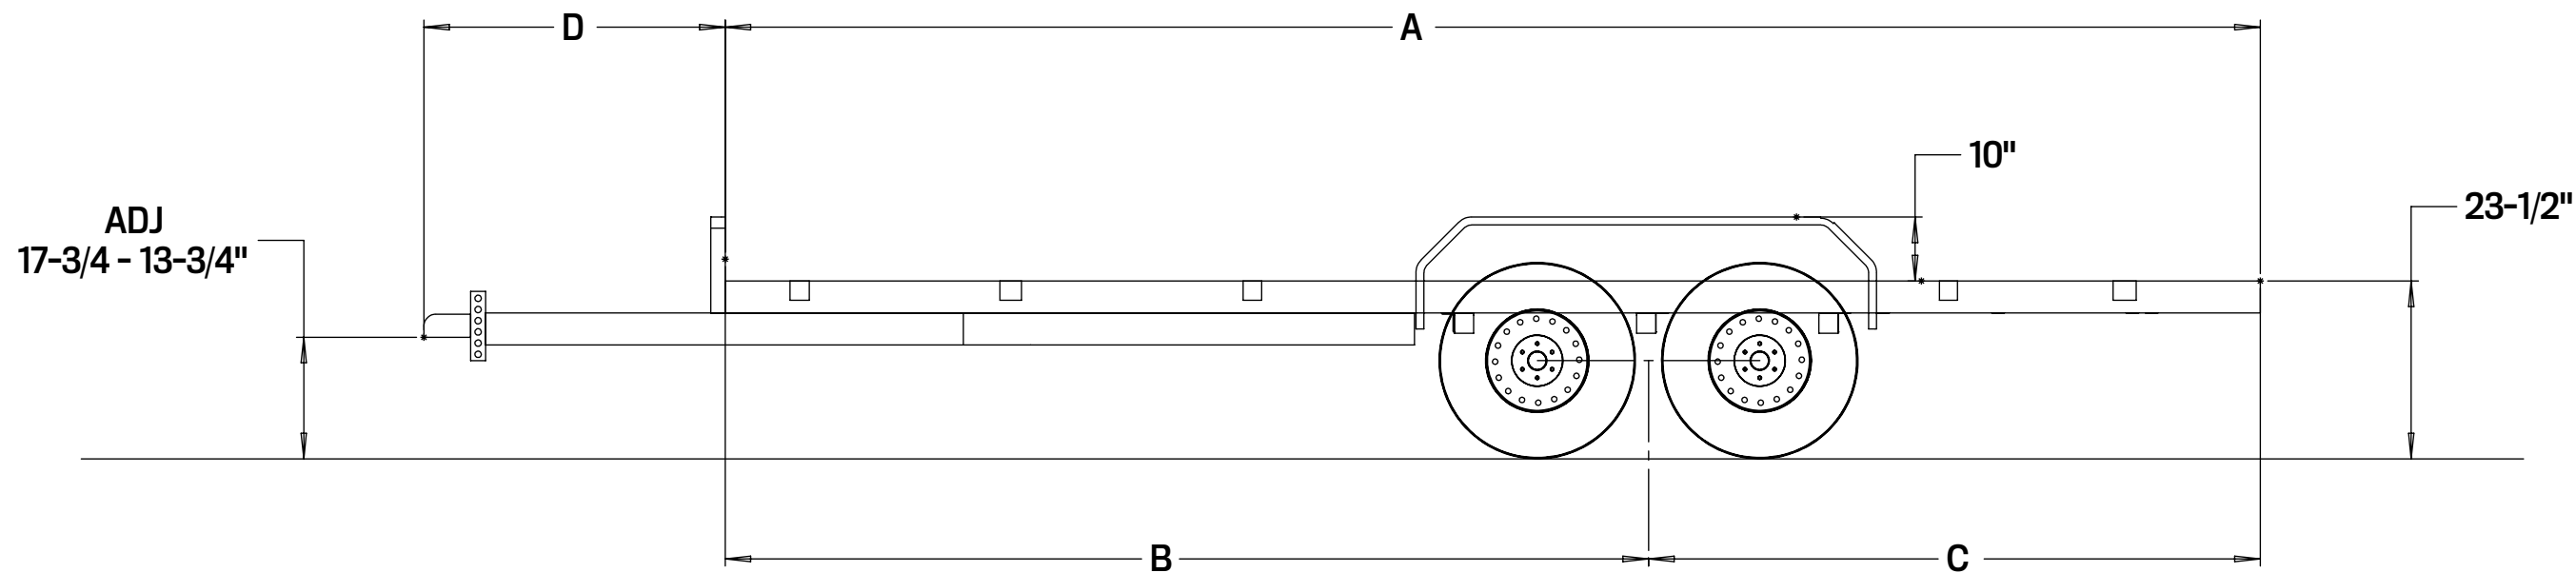

4

3

2

1

B

B

MODEL	DESCRIPTION	A	B	C	D
C5X 16FT	MAXXD 10K CHANNEL CAR HAULER	16'	115"	77"	55"
C5X 18FT	MAXXD 10K CHANNEL CAR HAULER	18'	130"	86"	55"
C5X 120FT	MAXXD 10K CHANNEL CAR HAULER	20'	144"	96"	55"
C5X 22FT	MAXXD 10K CHANNEL CAR HAULER	22'	164"	100"	55"
C5X 24FT	MAXXD 10K CHANNEL CAR HAULER	24'	178"	110"	55"

A

A

UNLESS OTHERWISE SPECIFIED: DIMENSIONS ARE IN INCHES	NAME	DATE	DESCRIPTION:
	DRAWN		
	CHECKED		
	MFG APPR.		
TOLERANCES: +/- 1/16"	Q.A.		PART NO. C5X
MATERIAL	COMMENTS:		
DO NOT SCALE DRAWING	WEIGHT:		
			REV
			SHEET 1 OF 2