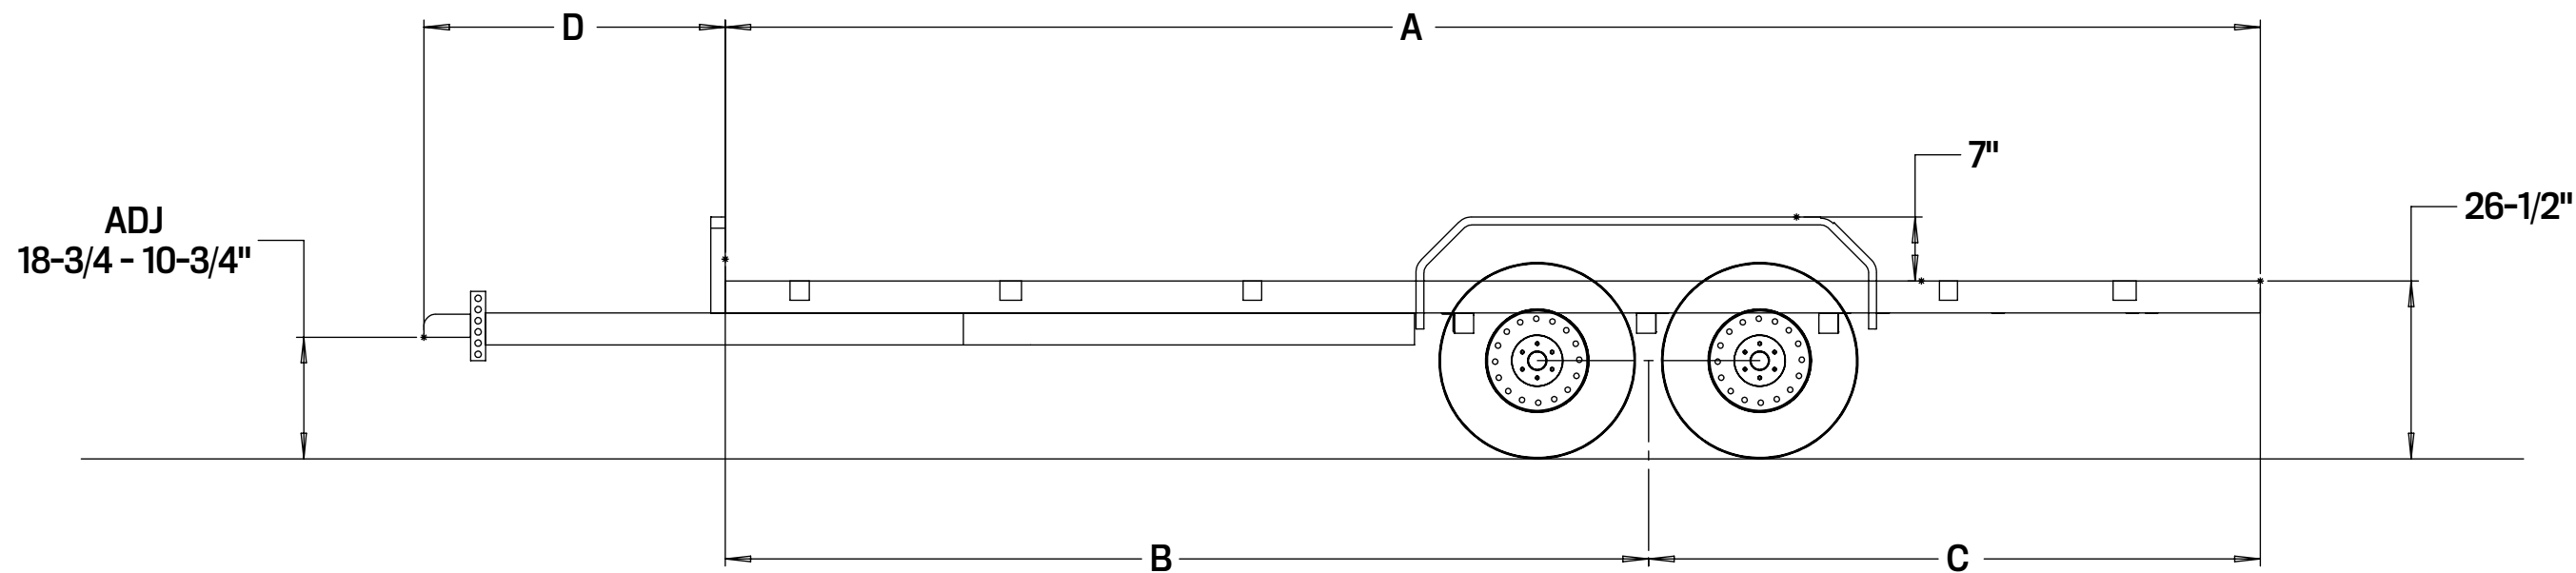

4

3

2

1

B

B

MODEL	DESCRIPTION	A	B	C	D
C8X 20FT	8" CHANNEL CARHAULER	20'	144"	96"	55"
C8X 22FT	8" CHANNEL CARHAULER	22'	164"	100"	55"
C8X 24FT	8" CHANNEL CARHAULER	24'	178"	110"	55"
C8X 26FT	8" CHANNEL CARHAULER	26'	200"	112"	55"
C8X 28FT	8" CHANNEL CARHAULER	28'	215"	121"	55"
C8X 30FT	8" CHANNEL CARHAULER	30'	237"	123"	55"
C8X 32FT	8" CHANNEL CARHAULER	32'	253"	131"	55"
C8X 34FT	8" CHANNEL CARHAULER	34'	269"	139"	55"
C8X 36FT	8" CHANNEL CARHAULER	36'	293"	139"	55"
C8X 38FT	8" CHANNEL CARHAULER	38'	310"	146"	55"
C8X 40FT	8" CHANNEL CARHAULER	40'	336"	144"	55"

A

A

UNLESS OTHERWISE SPECIFIED: DIMENSIONS ARE IN INCHES		NAME	DATE	DESCRIPTION:
DRAWN				
TOLERANCES: +/- 1/16"		CHECKED		
MATERIAL		MFG APPR.		
DO NOT SCALE DRAWING		Q.A.		PART NO. C8X
		COMMENTS:		
WEIGHT:			SHEET 1 OF 2	