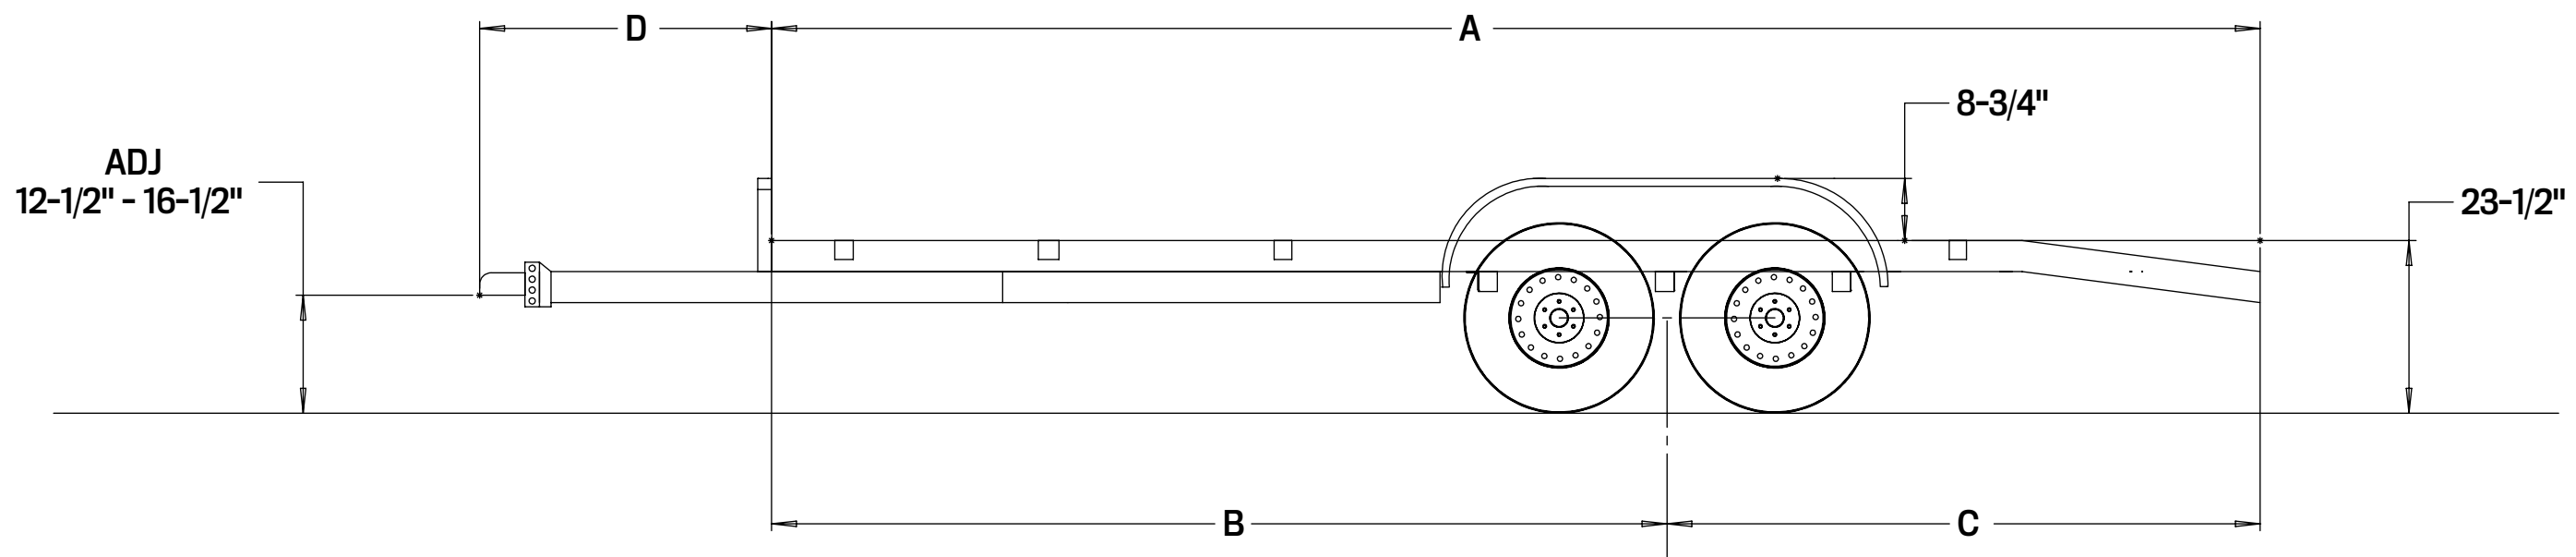

4

3

2

1

MODEL	DESCRIPTION	A	B	C	D
N5X 18FT	MAXXD 7K TUBING CAR HAULER	216"	130"	86"	58-1/2"
N5X 20FT	MAXXD 7K TUBING CAR HAULER	240"	144"	96"	58-1/2"
N5X 22FT	MAXXD 7K TUBING CAR HAULER	264"	164"	100"	58-1/2"
N5X 24FT	MAXXD 7K TUBING CAR HAULER	288"	178"	110"	58-1/2"

DOVE LOAD ANGLE - 5°  
 RAMP LOAD ANGLE - 12°

**PROPRIETARY AND CONFIDENTIAL**  
 THE INFORMATION CONTAINED IN THIS DRAWING IS THE SOLE PROPERTY OF MAXEY TRAILERS MFG. INC. ANY REPRODUCTION IN PART OR AS A WHOLE WITHOUT THE WRITTEN PERMISSION OF MAXEY TRAILERS MFG. INC. IS PROHIBITED.

UNLESS OTHERWISE SPECIFIED: DIMENSIONS ARE IN INCHES	NAME	DATE	DESCRIPTION:
	DRAWN		
	CHECKED		
	MFG APPR.		
TOLERANCES: +/- 1/16"	Q.A.		PART NO. N5X
MATERIAL	COMMENTS:		
DO NOT SCALE DRAWING	WEIGHT:		
			REV
			SHEET 1 OF 1