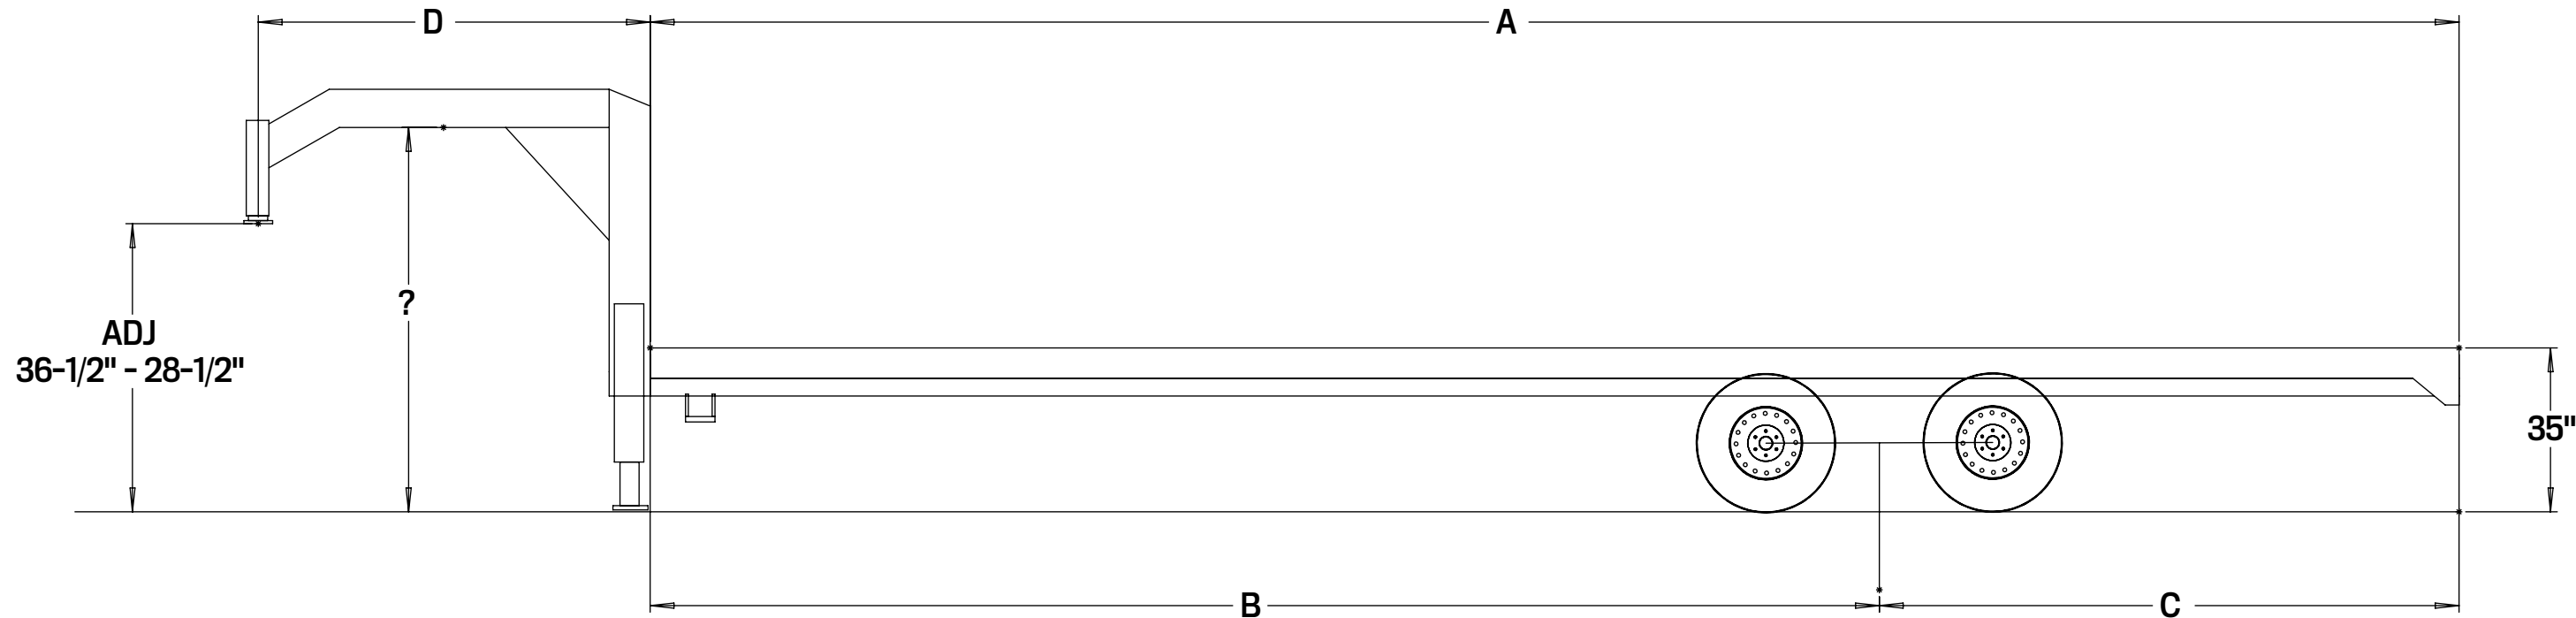

4

3

2

1

MODEL	DESCRIPTION	A	B	C	D
GSX 16'	MAXXD GN FLATBED WITH SINGLES	16'	115"	77"	101"
GSX 18'	MAXXD GN FLATBED WITH SINGLES	18'	130"	86"	101"
GSX 20'	MAXXD GN FLATBED WITH SINGLES	20'	144"	96"	101"
GSX 22'	MAXXD GN FLATBED WITH SINGLES	22'	163"	101"	101"
GSX 24'	MAXXD GN FLATBED WITH SINGLES	24'	178"	110"	101"
GSX 26'	MAXXD GN FLATBED WITH SINGLES	26'	193"	119"	101"
GSX 28'	MAXXD GN FLATBED WITH SINGLES	28'	215"	121"	101"
GSX 30'	MAXXD GN FLATBED WITH SINGLES	30'	237"	123"	101"

UNLESS OTHERWISE SPECIFIED: DIMENSIONS ARE IN INCHES	NAME	DATE	DESCRIPTION:
	DRAWN		
	CHECKED		
	MFG APPR.		
TOLERANCES: +/- 1/16"	Q.A.		PART NO. GSX
MATERIAL	COMMENTS:	REV	
DO NOT SCALE DRAWING			WEIGHT:
			SHEET 1 OF 2