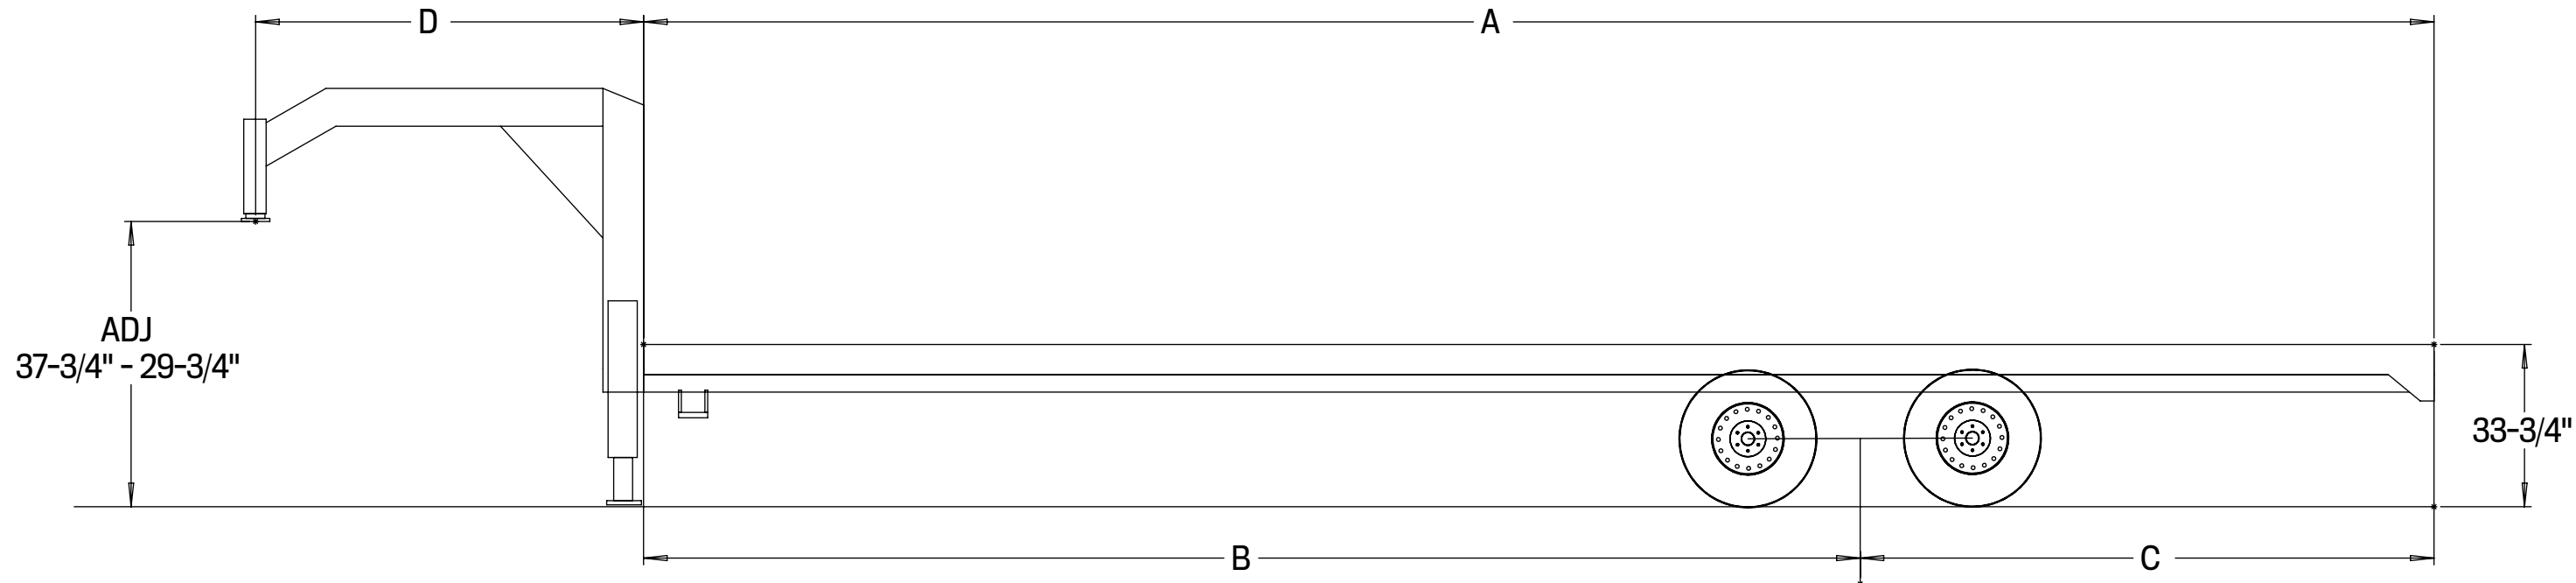

4

3

2

1

MODEL	DESCRIPTION	A	B	C	D
LDX 20'	MAXXD GN LO-PRO FLATBED WITH DUALS	20'	142"	98"	103"
LDX 22'	MAXXD GN LO-PRO FLATBED WITH DUALS	22'	163"	101"	103"
LDX 24'	MAXXD GN LO-PRO FLATBED WITH DUALS	24'	178"	110"	103"
LDX 25'	MAXXD GN LO-PRO FLATBED WITH DUALS	25'	186"	114"	103"
LDX 26'	MAXXD GN LO-PRO FLATBED WITH DUALS	26'	193"	119"	103"
LDX27'	MAXXD GN LO-PRO FLATBED WITH DUALS	27'	207"	117"	103"
LDX 28'	MAXXD GN LO-PRO FLATBED WITH DUALS	28'	215"	121"	103"
LDX29'	MAXXD GN LO-PRO FLATBED WITH DUALS	29'	229"	119"	103"
LDX 30'	MAXXD GN LO-PRO FLATBED WITH DUALS	30'	237"	123"	103"
LDX 32'	MAXXD GN LO-PRO FLATBED WITH DUALS	32'	253"	131"	103"
LDX 34'	MAXXD GN LO-PRO FLATBED WITH DUALS	34'	269"	139"	103"
LDX35'	MAXXD GN LO-PRO FLATBED WITH DUALS	35'	277"	143"	103"
LDX36'	MAXXD GN LO-PRO FLATBED WITH DUALS	36'	293"	139"	103"
LDX37'	MAXXD GN LO-PRO FLATBED WITH DUALS	37'	301"	143"	103"
LDX38'	MAXXD GN LO-PRO FLATBED WITH DUALS	38'	310"	146"	103"
LDX40'	MAXXD GN LO-PRO FLATBED WITH DUALS	40'	336"	144"	103"

UNLESS OTHERWISE SPECIFIED: DIMENSIONS ARE IN INCHES	DRAWN	NAME	DATE	DESCRIPTION:
	TOLERANCES: +/- 1/16"	CHECKED		
	MATERIAL	MFG APPR.		
	DO NOT SCALE DRAWING	Q.A.		
		COMMENTS:		PART NO. LDX
			WEIGHT:	REV
				SHEET 1 OF 2

UNLESS OTHERWISE SPECIFIED:
 DIMENSIONS ARE IN INCHES

TOLERANCES:
 +/- 1/16"

MATERIAL

DO NOT SCALE DRAWING

NAME	DATE
DRAWN	
CHECKED	
MFG APPR.	
Q.A.	

DESCRIPTION:

PART NO. LDX

REV