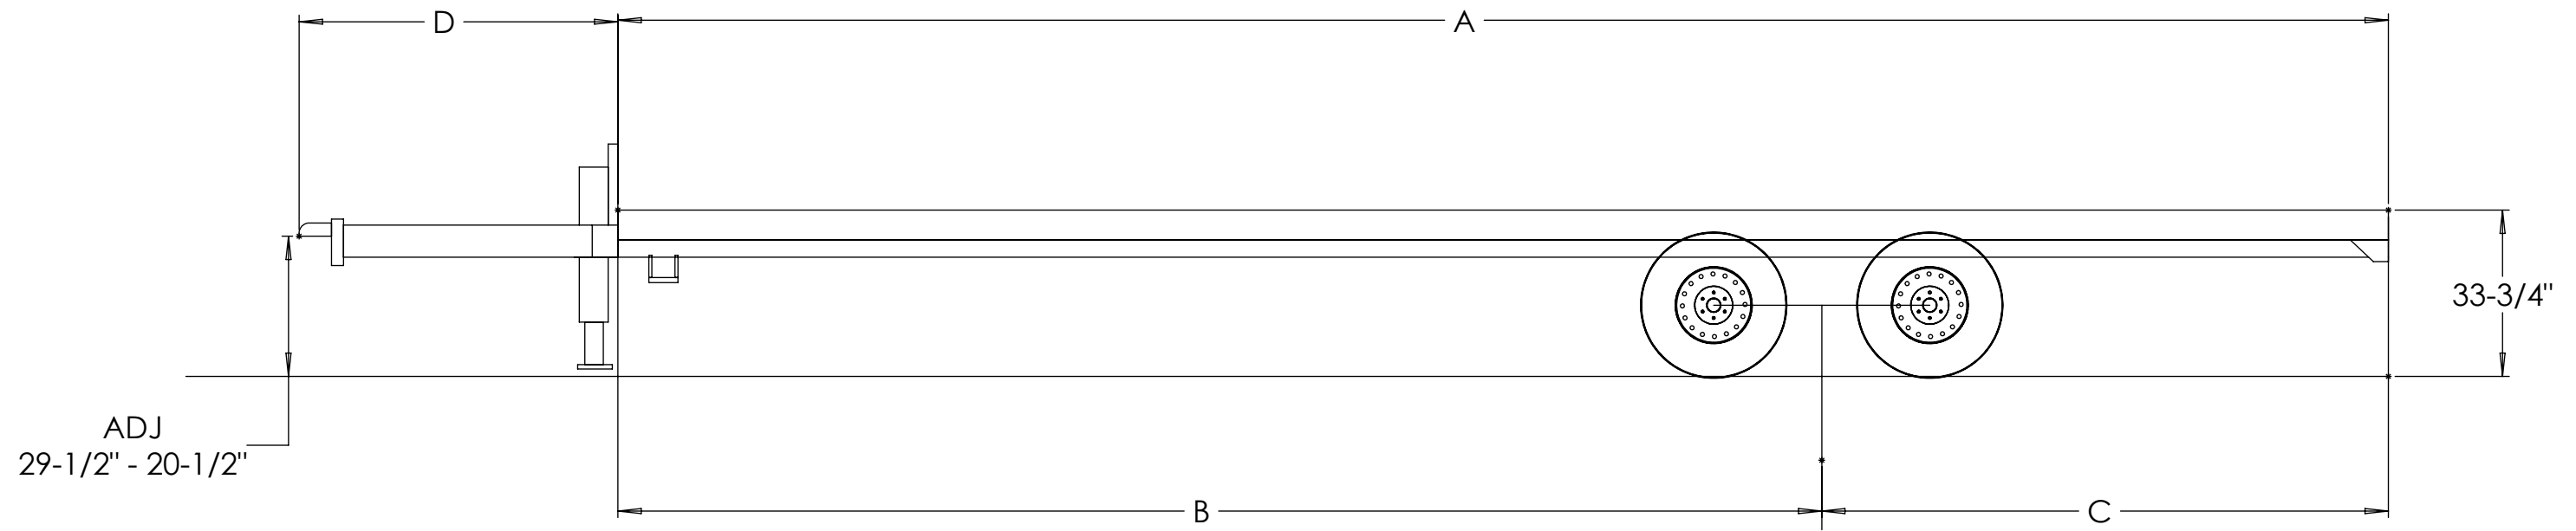

UNLESS OTHERWISE SPECIFIED: DIMENSIONS ARE IN INCHES	DRAWN	NAME	DATE	DESCRIPTION:
	TOLERANCES: +/- 1/16"	CHECKED		
	MATERIAL	MFG APPR.		
	DO NOT SCALE DRAWING	Q.A.		
		COMMENTS:		PART NO. LDX
			WEIGHT:	REV
				SHEET 1 OF 2

B

B

MODEL	DESCRIPTION	A	B	C	D
LDX 20'	MAXXD GN LO-PRO FLATBED WITH DUALS	20'	144"	98"	79"
LDX 22'	MAXXD GN LO-PRO FLATBED WITH DUALS	22'	163"	101"	79"
LDX 24'	MAXXD GN LO-PRO FLATBED WITH DUALS	24'	178"	110"	79"
LDX 25'	MAXXD GN LO-PRO FLATBED WITH DUALS	25'	186"	114"	79"
LDX 26'	MAXXD GN LO-PRO FLATBED WITH DUALS	26'	193"	119"	79"
LDX27'	MAXXD GN LO-PRO FLATBED WITH DUALS	27'	207"	117"	79"
LDX 28'	MAXXD GN LO-PRO FLATBED WITH DUALS	28'	215"	121"	79"
LDX29'	MAXXD GN LO-PRO FLATBED WITH DUALS	29'	222"	119"	79"
LDX 30'	MAXXD GN LO-PRO FLATBED WITH DUALS	30'	237"	123"	79"
LDX 32'	MAXXD GN LO-PRO FLATBED WITH DUALS	32'	253"	131"	79"
LDX 34'	MAXXD GN LO-PRO FLATBED WITH DUALS	34'	269"	139"	79"
LDX35'	MAXXD GN LO-PRO FLATBED WITH DUALS	35'	285"	143"	79"
LDX36'	MAXXD GN LO-PRO FLATBED WITH DUALS	36'	293"	139"	79"
LDX37'	MAXXD GN LO-PRO FLATBED WITH DUALS	37'	301"	143"	79"
LDX38'	MAXXD GN LO-PRO FLATBED WITH DUALS	38'	310"	146"	79"
LDX40'	MAXXD GN LO-PRO FLATBED WITH DUALS	40'	336"	144"	79"

UNLESS OTHERWISE SPECIFIED:
 DIMENSIONS ARE IN INCHES

TOLERANCES:
 +/- 1/16"

MATERIAL

DO NOT SCALE DRAWING

NAME	DATE
DRAWN	
CHECKED	
MFG APPR.	
Q.A.	

DESCRIPTION:

PART NO. LDX

REV