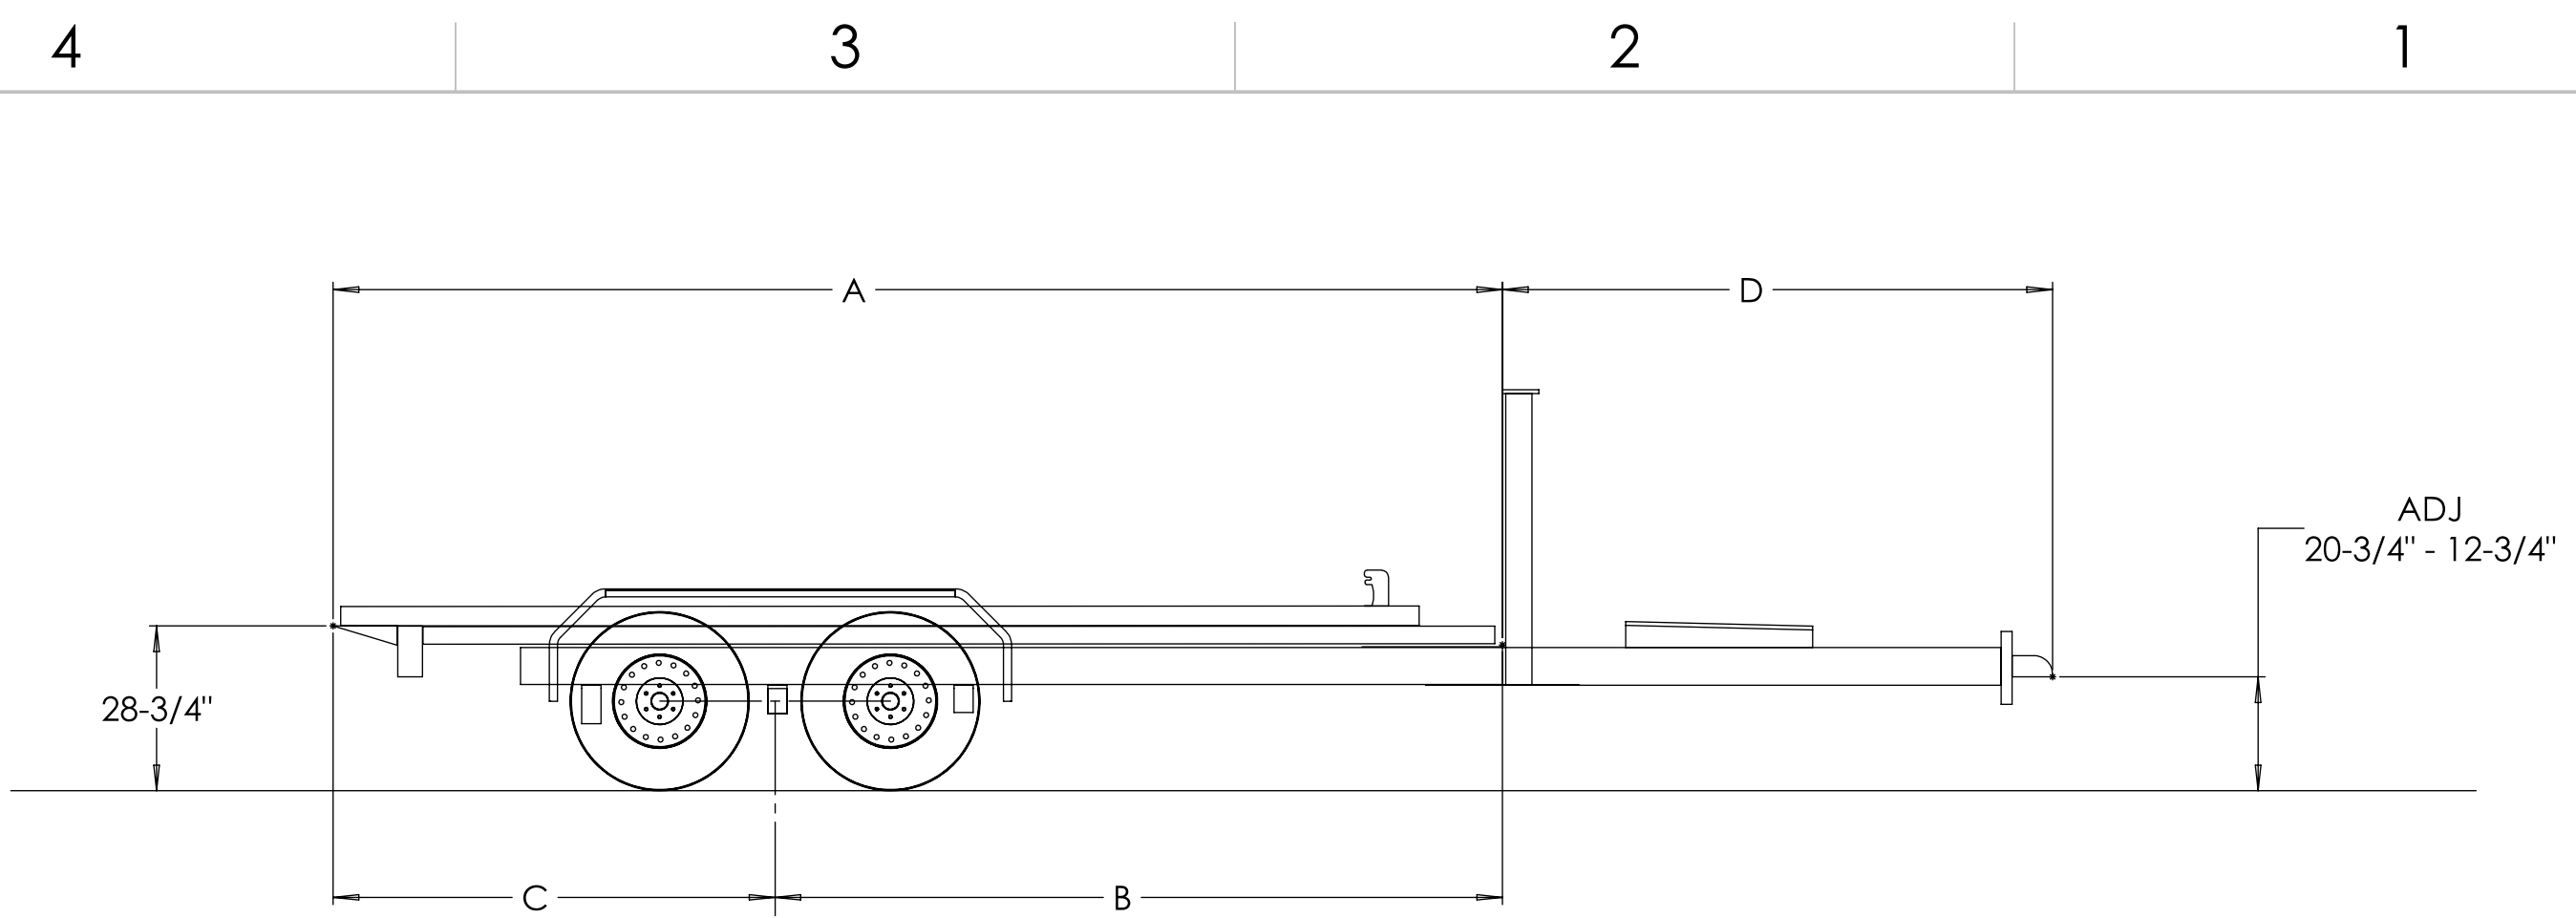

4

3

2

1

MODEL	DESCRIPTION	A	B	C	D
ROX 14FT	ROLL OFF DUMP	181-1/2"	115-1/2"	66"	97"

THIRD ANGLE PROJECTION

PROPRIETARY AND CONFIDENTIAL
 THE INFORMATION CONTAINED IN THIS DRAWING IS THE SOLE PROPERTY OF MAXEY TRAILERS MFG. INC. ANY REPRODUCTION IN PART OR AS A WHOLE WITHOUT THE WRITTEN PERMISSION OF MAXEY TRAILERS MFG. INC. IS PROHIBITED.

MODEL	DESCRIPTION	A	B	C	D
ROX 14FT	ROLL OFF DUMP	180-1/2"	114-1/2"	66"	47"

MAXX-D
TRAILERS

THIRD ANGLE PROJECTION

PROPRIETARY AND CONFIDENTIAL

THE INFORMATION CONTAINED IN THIS DRAWING IS THE SOLE PROPERTY OF MAXEY TRAILERS MFG. INC. ANY REPRODUCTION IN PART OR AS A WHOLE WITHOUT THE WRITTEN PERMISSION OF MAXEY TRAILERS MFG. INC. IS PROHIBITED.

UNLESS OTHERWISE SPECIFIED: DIMENSIONS ARE IN INCHES	DRAWN	NAME	DATE	DESCRIPTION:
	CHECKED			
	MFG APPR.			
	Q.A.			
MATERIAL	COMMENTS:			PART NO. ROX
DO NOT SCALE DRAWING				WEIGHT:
				REV
				SHEET 2 OF 2