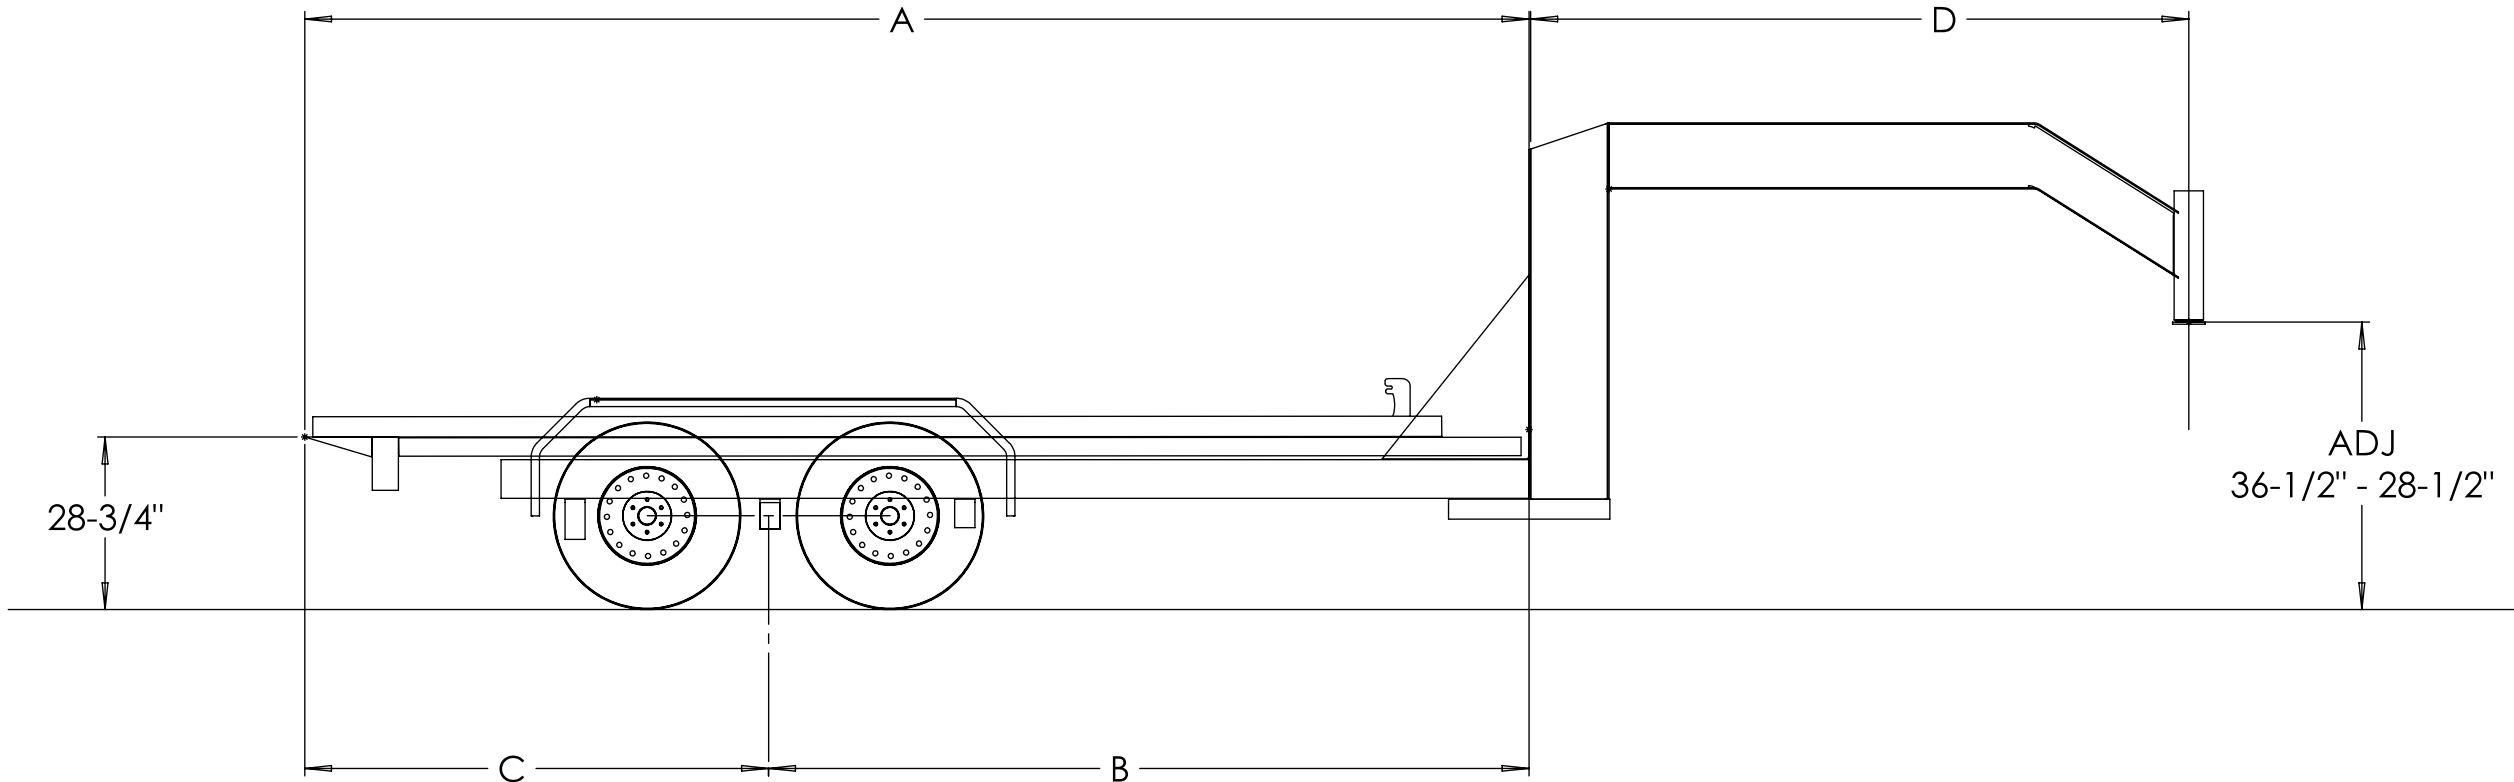

4

3

2

1

MODEL	DESCRIPTION	A	B	C	D
ROX 14FT	ROLL OFF DUMP	181-1/2"	115-1/2"	66"	97"

THIRD ANGLE PROJECTION

PROPRIETARY AND CONFIDENTIAL
 THE INFORMATION CONTAINED IN THIS DRAWING IS THE SOLE PROPERTY OF MAXEY TRAILERS MFG. INC. ANY REPRODUCTION IN PART OR AS A WHOLE WITHOUT THE WRITTEN PERMISSION OF MAXEY TRAILERS MFG. INC. IS PROHIBITED.

UNLESS OTHERWISE SPECIFIED: DIMENSIONS ARE IN INCHES	DRAWN	NAME	DATE	DESCRIPTION:
	CHECKED			
	MFG APPR.			
	Q.A.			
MATERIAL	COMMENTS:			PART NO. ROX
DO NOT SCALE DRAWING				WEIGHT:
				REV
				SHEET 1 OF 2

MODEL	DESCRIPTION	A	B	C	D
ROX 14FT	ROLL OFF DUMP	180-1/2"	114-1/2"	66"	47"

MAXX-D
TRAILERS

THIRD ANGLE PROJECTION

PROPRIETARY AND CONFIDENTIAL

THE INFORMATION CONTAINED IN THIS DRAWING IS THE SOLE PROPERTY OF MAXEY TRAILERS MFG. INC. ANY REPRODUCTION IN PART OR AS A WHOLE WITHOUT THE WRITTEN PERMISSION OF MAXEY TRAILERS MFG. INC. IS PROHIBITED.

UNLESS OTHERWISE SPECIFIED: DIMENSIONS ARE IN INCHES	DRAWN	NAME	DATE	DESCRIPTION:
	CHECKED			
	MFG APPR.			
	Q.A.			
MATERIAL	COMMENTS:			PART NO. ROX
DO NOT SCALE DRAWING				WEIGHT:
				REV
				SHEET 2 OF 2