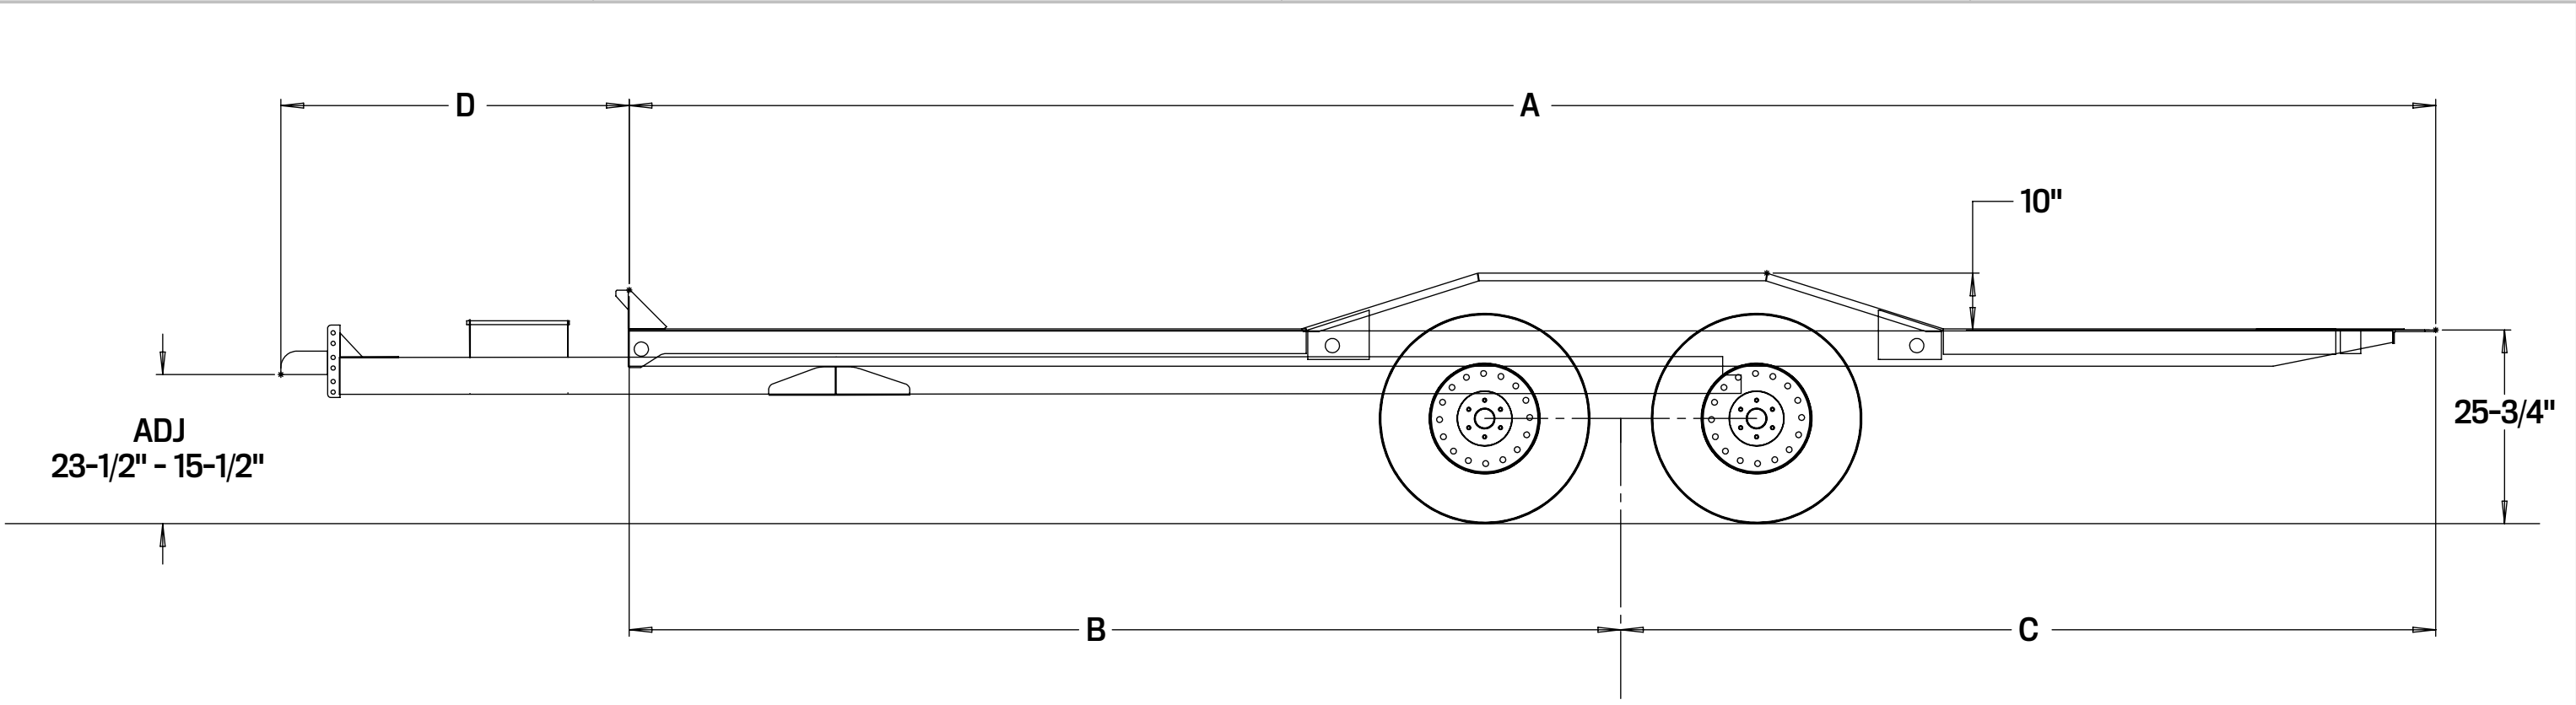

4

3

2

1

B

B

MODEL	DESCRIPTION	A	B	C	D	TILT °
T5X 18FT	5" POWER EQUIPMENT TILT	222"	111"	111"	55"	15°
T5X 20FT	5" POWER EQUIPMENT TILT	246"	126"	120"	55"	13°
T5X 22FT	5" POWER EQUIPMENT TILT	270"	150"	120"	55"	13°

UNLESS OTHERWISE SPECIFIED: DIMENSIONS ARE IN INCHES	NAME	DATE	DESCRIPTION:
	DRAWN		
	CHECKED		
	MFG APPR.		
TOLERANCES: +/- 1/16"	Q.A.		PART NO. T5X
MATERIAL	COMMENTS:	REV	
DO NOT SCALE DRAWING			
WEIGHT:		SHEET 1 OF 2	