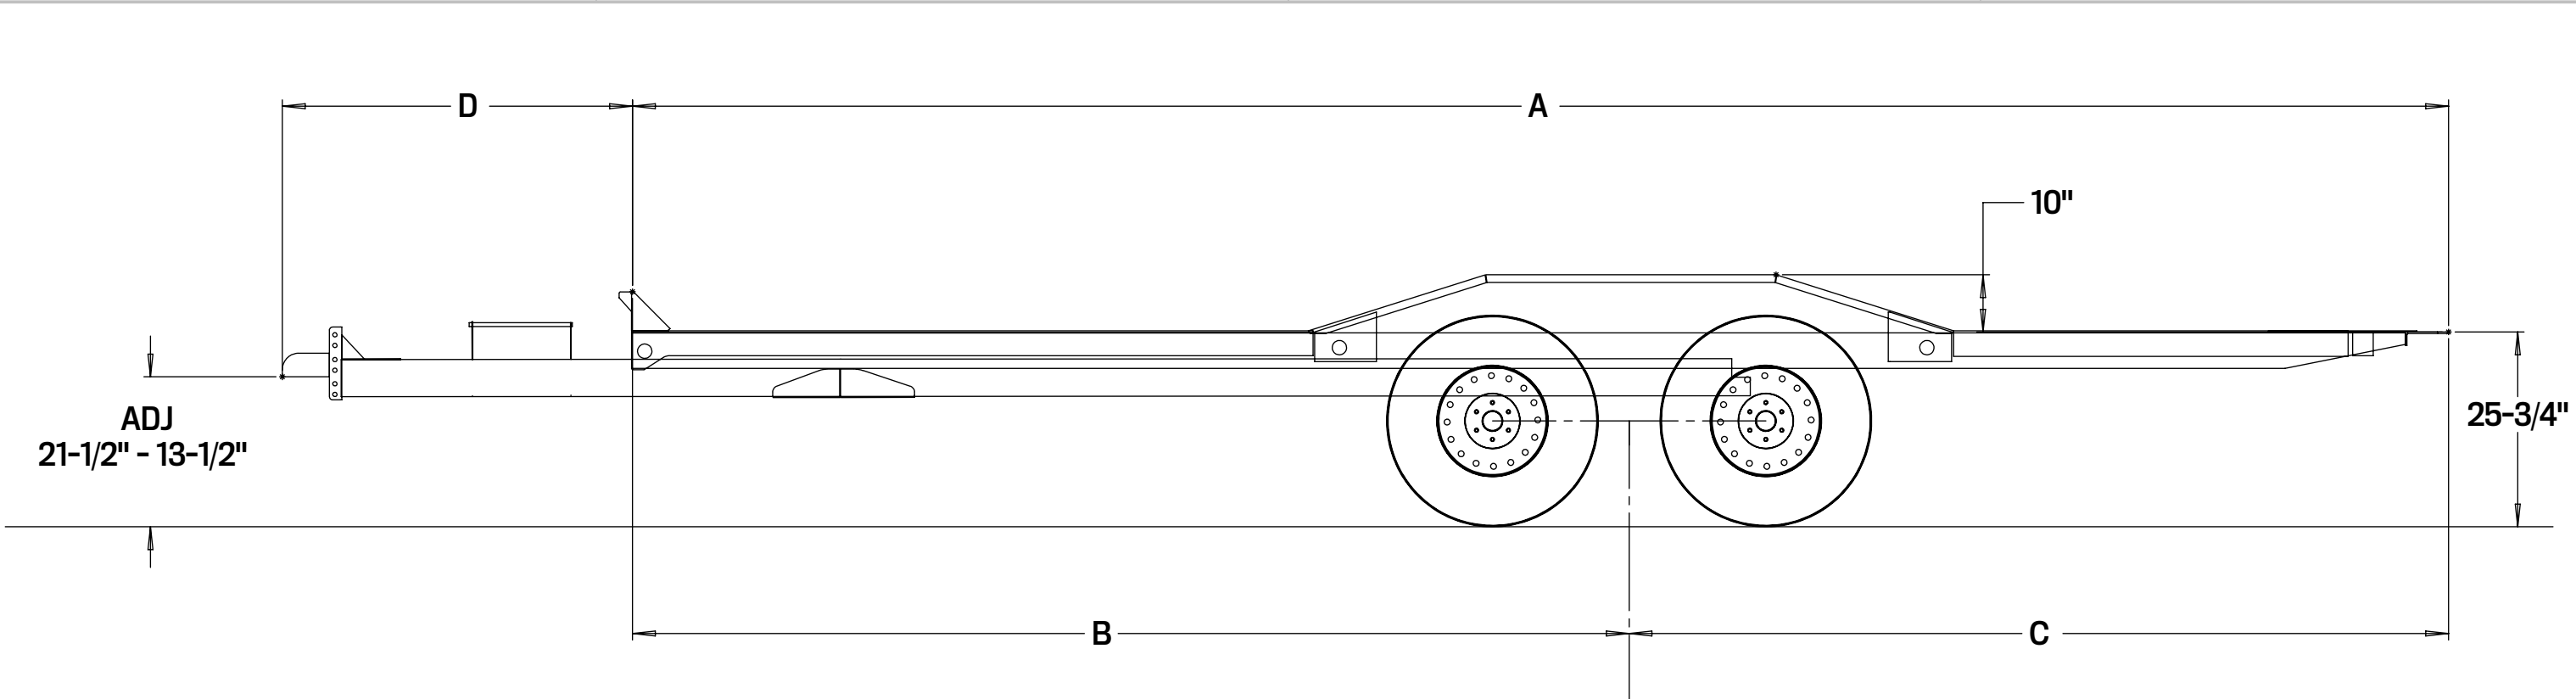

MODEL	DESCRIPTION	A	B	C	D	TILT °
T6X 20FT	6" POWER EQUIPMENT TILT	246"	126"	120"	55"	13°
T6X 22FT	6" POWER EQUIPMENT TILT	270"	150"	120"	55"	13°
T6X 24FT	6" POWER EQUIPMENT TILT	294"	162"	132"	55"	12°

UNLESS OTHERWISE SPECIFIED: DIMENSIONS ARE IN INCHES	DRAWN	NAME	DATE	DESCRIPTION:	
	CHECKED				
	MFG APPR.				
	Q.A.				
TOLERANCES: +/- 1/16"	COMMENTS:			PART NO. T6X	
MATERIAL					REV
DO NOT SCALE DRAWING				WEIGHT:	SHEET 1 OF 2