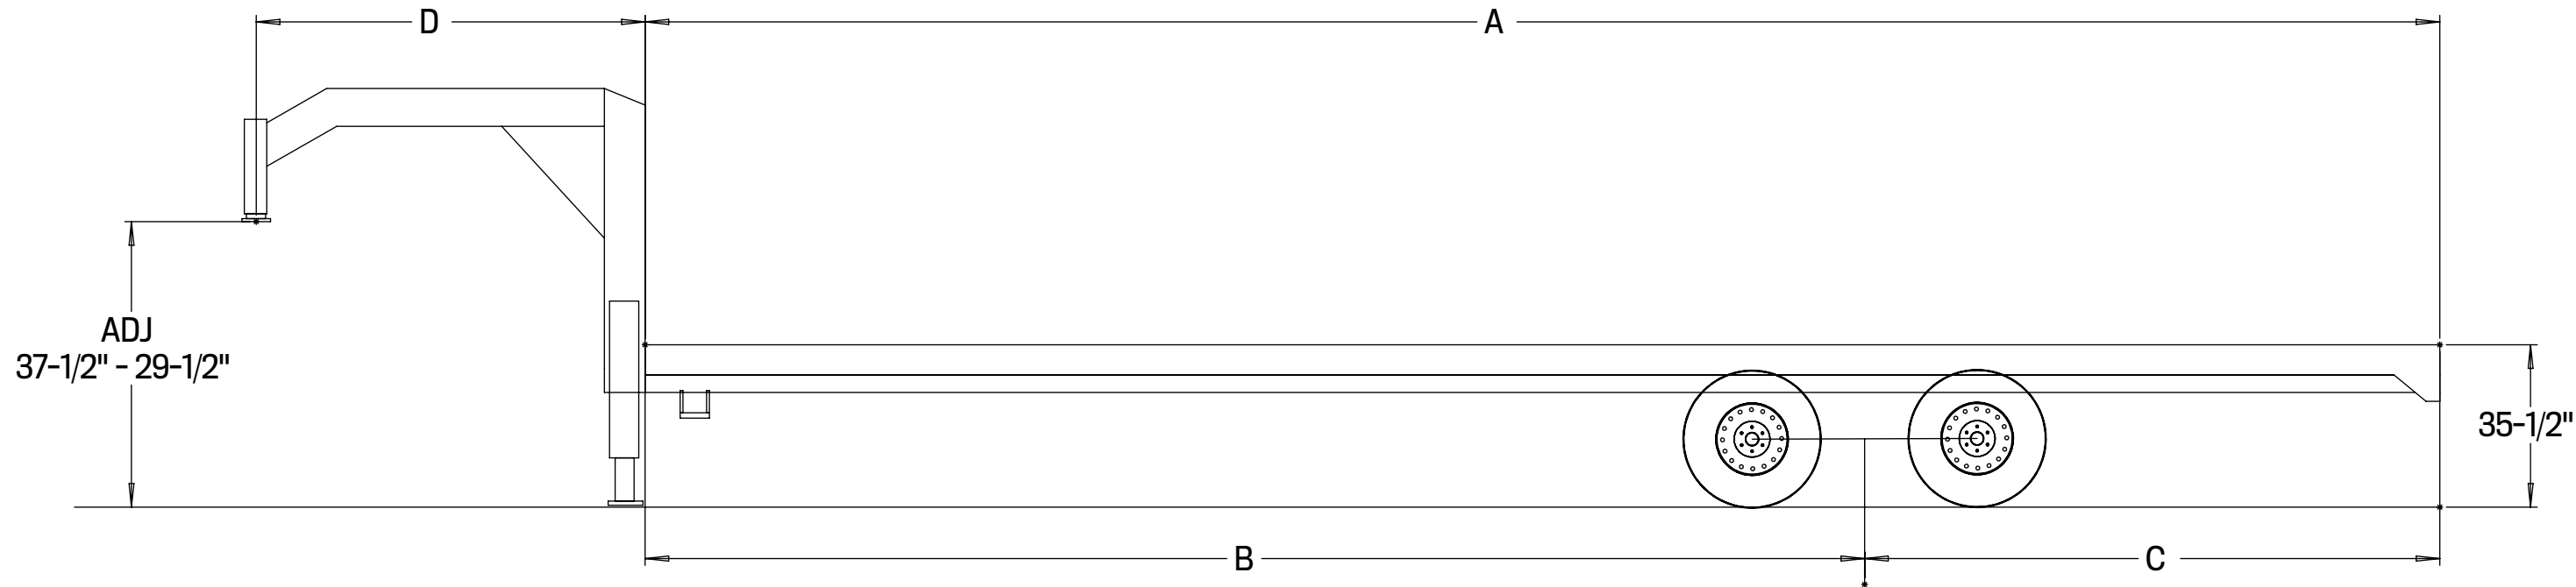

4

3

2

1

MODEL	DESCRIPTION	A	B	C	D
LHX 30'	MAXXD 40K GN FLATBED	30'	237"	123"	104"
LHX 32'	MAXXD 40K GN FLATBED	32'	253"	131"	104"
LHX 34'	MAXXD 40K GN FLATBED	34'	269"	139"	104"
LHX35'	MAXXD 40K GN FLATBED	35'	285"	143"	104"
LHX36'	MAXXD 40K GN FLATBED	36'	293"	139"	104"
LHX37'	MAXXD 40K GN FLATBED	37'	301"	143"	104"
LHX38'	MAXXD 40K GN FLATBED	38'	310"	146"	104"
LHX40'	MAXXD 40K GN FLATBED	40'	336"	144"	104"

UNLESS OTHERWISE SPECIFIED: DIMENSIONS ARE IN INCHES	DRAWN	NAME	DATE	DESCRIPTION:
	CHECKED			
	MFG APPR.			
	Q.A.			
TOLERANCES: +/- 1/16"	COMMENTS:			PART NO. LHX
MATERIAL				
DO NOT SCALE DRAWING				WEIGHT:
				REV
				SHEET 1 OF 1