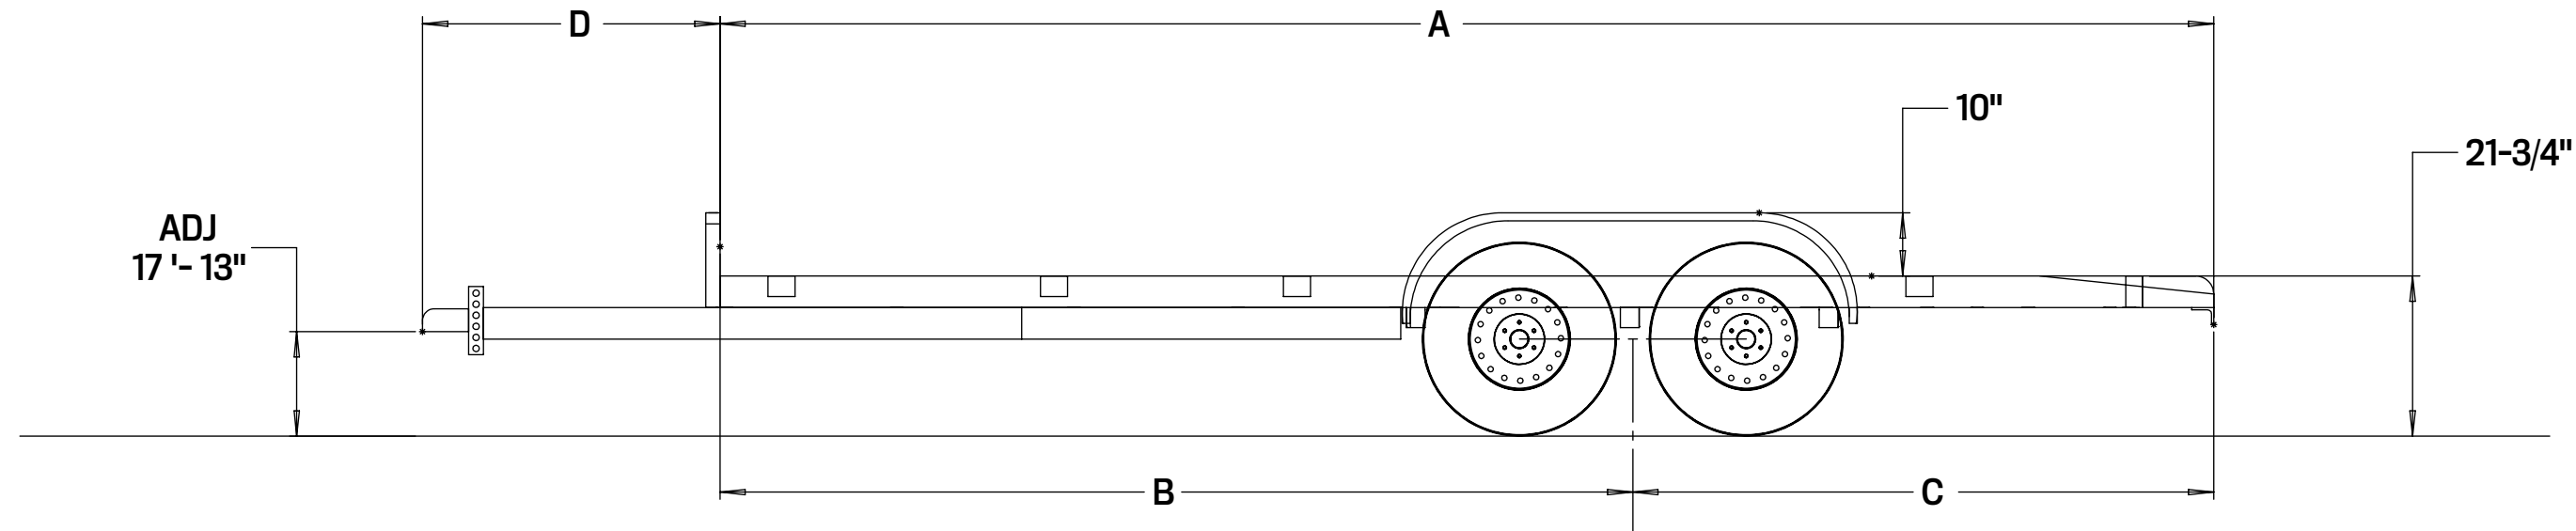

4

3

2

1

B

B

MODEL	DESCRIPTION	A	B	C	D
C3M 16FT	WHITE SERIES CHANNEL CAR HAULER	16'	115"	77"	44-1/2"
C3M 18FT	WHITE SERIES CHANNEL CAR HAULER	18'	130"	86"	44-1/2"
C3M 20FT	WHITE SERIES CHANNEL CAR HAULER	20'	144"	96"	44-1/2"

UNLESS OTHERWISE SPECIFIED: DIMENSIONS ARE IN INCHES		NAME	DATE	DESCRIPTION:	
TOLERANCES: +/- 1/16"		DRAWN			
MATERIAL		CHECKED			
DO NOT SCALE DRAWING		MFG APPR.			
		Q.A.			
		COMMENTS:		PART NO.	REV
				C3M	
				WEIGHT:	SHEET 1 OF 1