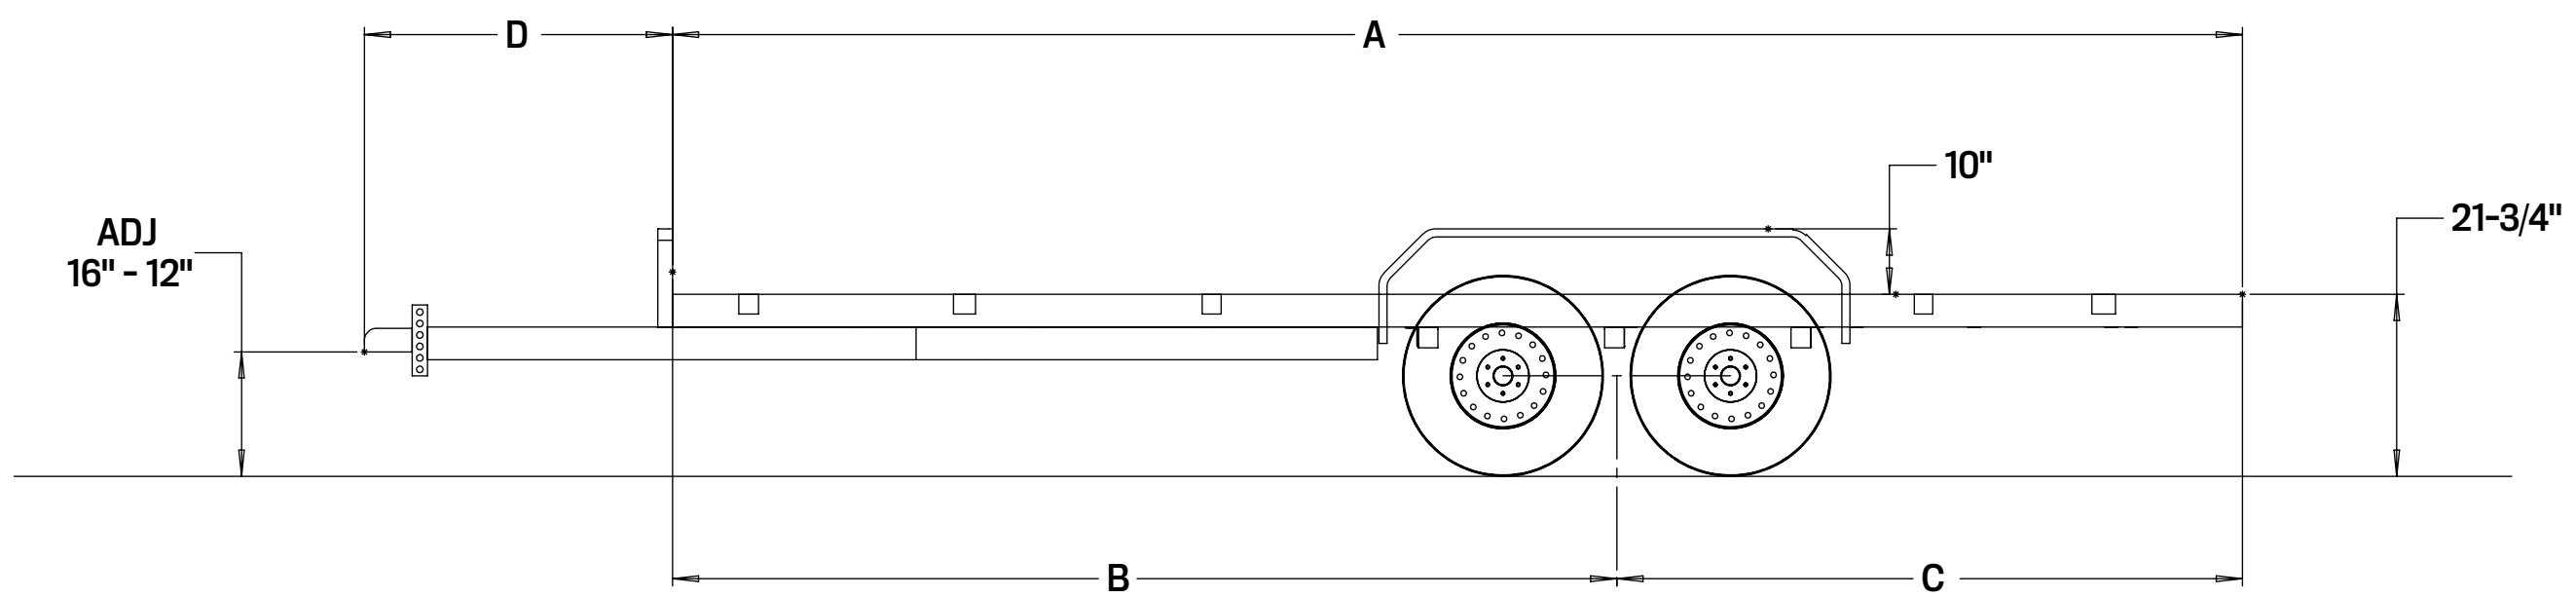

4

3

2

1

B

B

MODEL	DESCRIPTION	A	B	C	D
C4M 16FT	MAXXD 7K CHANNEL CAR HAULER	16'	115"	77"	55"
C4M 18FT	MAXXD 7K CHANNEL CAR HAULER	18'	130"	86"	55"
C4M 20FT	MAXXD 7K CHANNEL CAR HAULER	20'	144"	96"	55"

A

UNLESS OTHERWISE SPECIFIED: DIMENSIONS ARE IN INCHES	NAME	DATE	DESCRIPTION:
	DRAWN		
	CHECKED		
	MFG APPR.		
TOLERANCES: +/- 1/16"	Q.A.		PART NO. C4X
MATERIAL	COMMENTS:	REV	
DO NOT SCALE DRAWING			WEIGHT:
			SHEET 1 OF 1