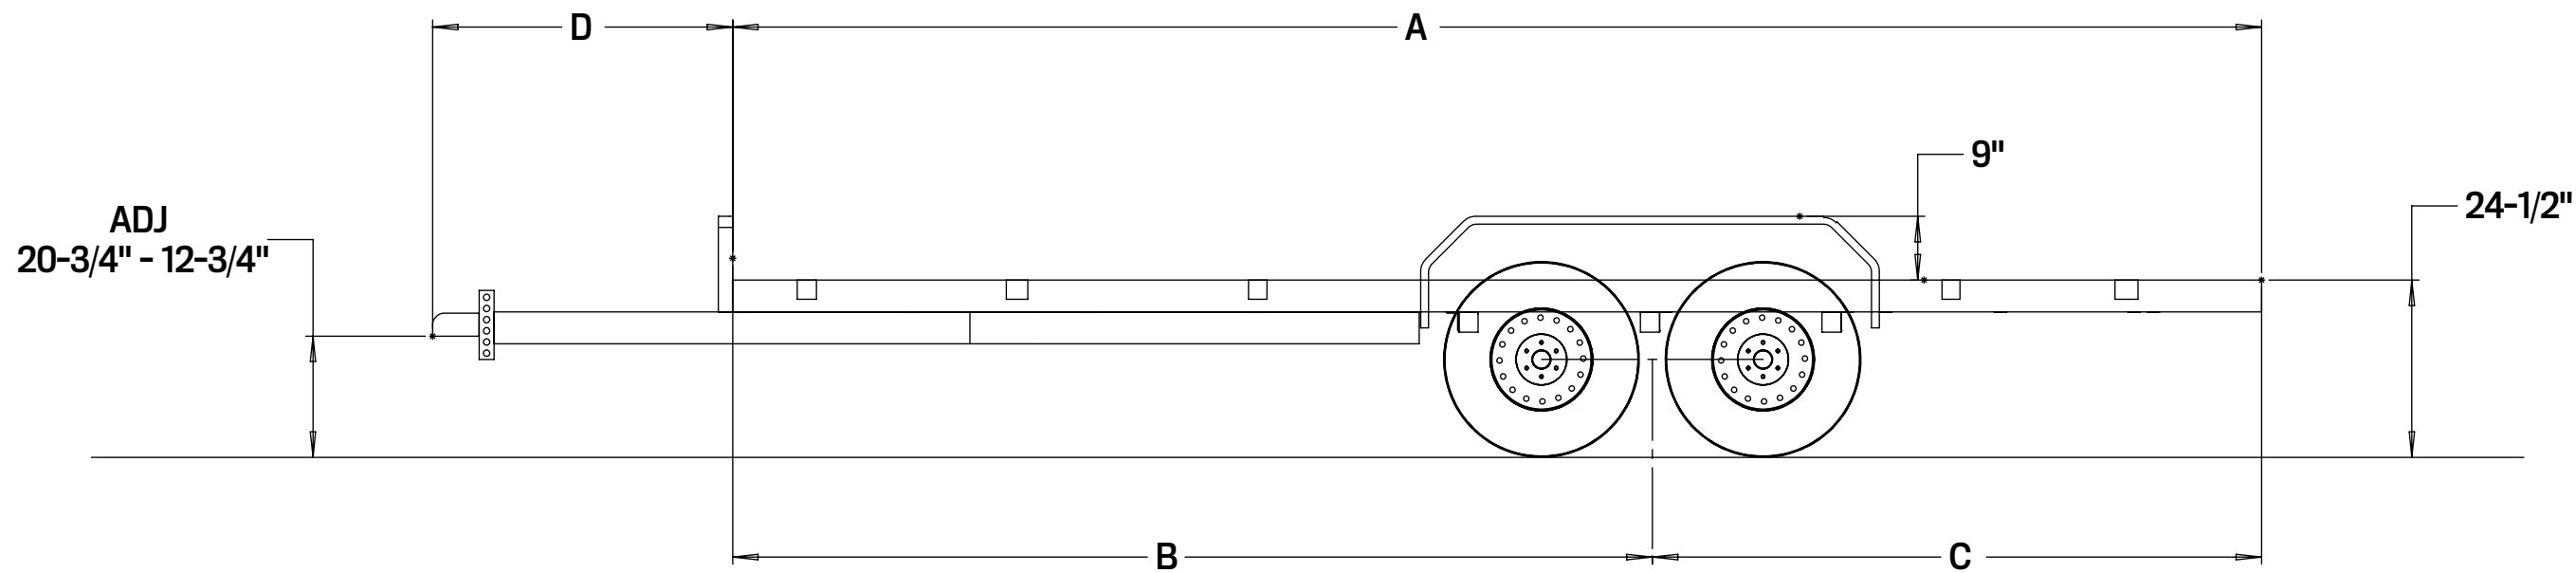

4

3

2

1

MODEL	DESCRIPTION	A	B	C	D
C6X 16FT	6" CHANNEL CAR HAULER	16'	115"	77"	55"
C6X 18FT	6" CHANNEL CAR HAULER	18'	130"	86"	55"
C6X 20FT	6" CHANNEL CAR HAULER	20'	144"	96"	55"
C6X 22FT	6" CHANNEL CAR HAULER	22'	164"	100"	55"
C6X 24FT	6" CHANNEL CAR HAULER	24'	178"	110"	55"

UNLESS OTHERWISE SPECIFIED: DIMENSIONS ARE IN INCHES	DRAWN	NAME	DATE	DESCRIPTION:
	TOLERANCES: +/- 1/16"	CHECKED		
	MATERIAL	MFG APPR.		
	DO NOT SCALE DRAWING	Q.A.		
COMMENTS:		PART NO. C6X		REV
WEIGHT:			SHEET 1 OF 2	