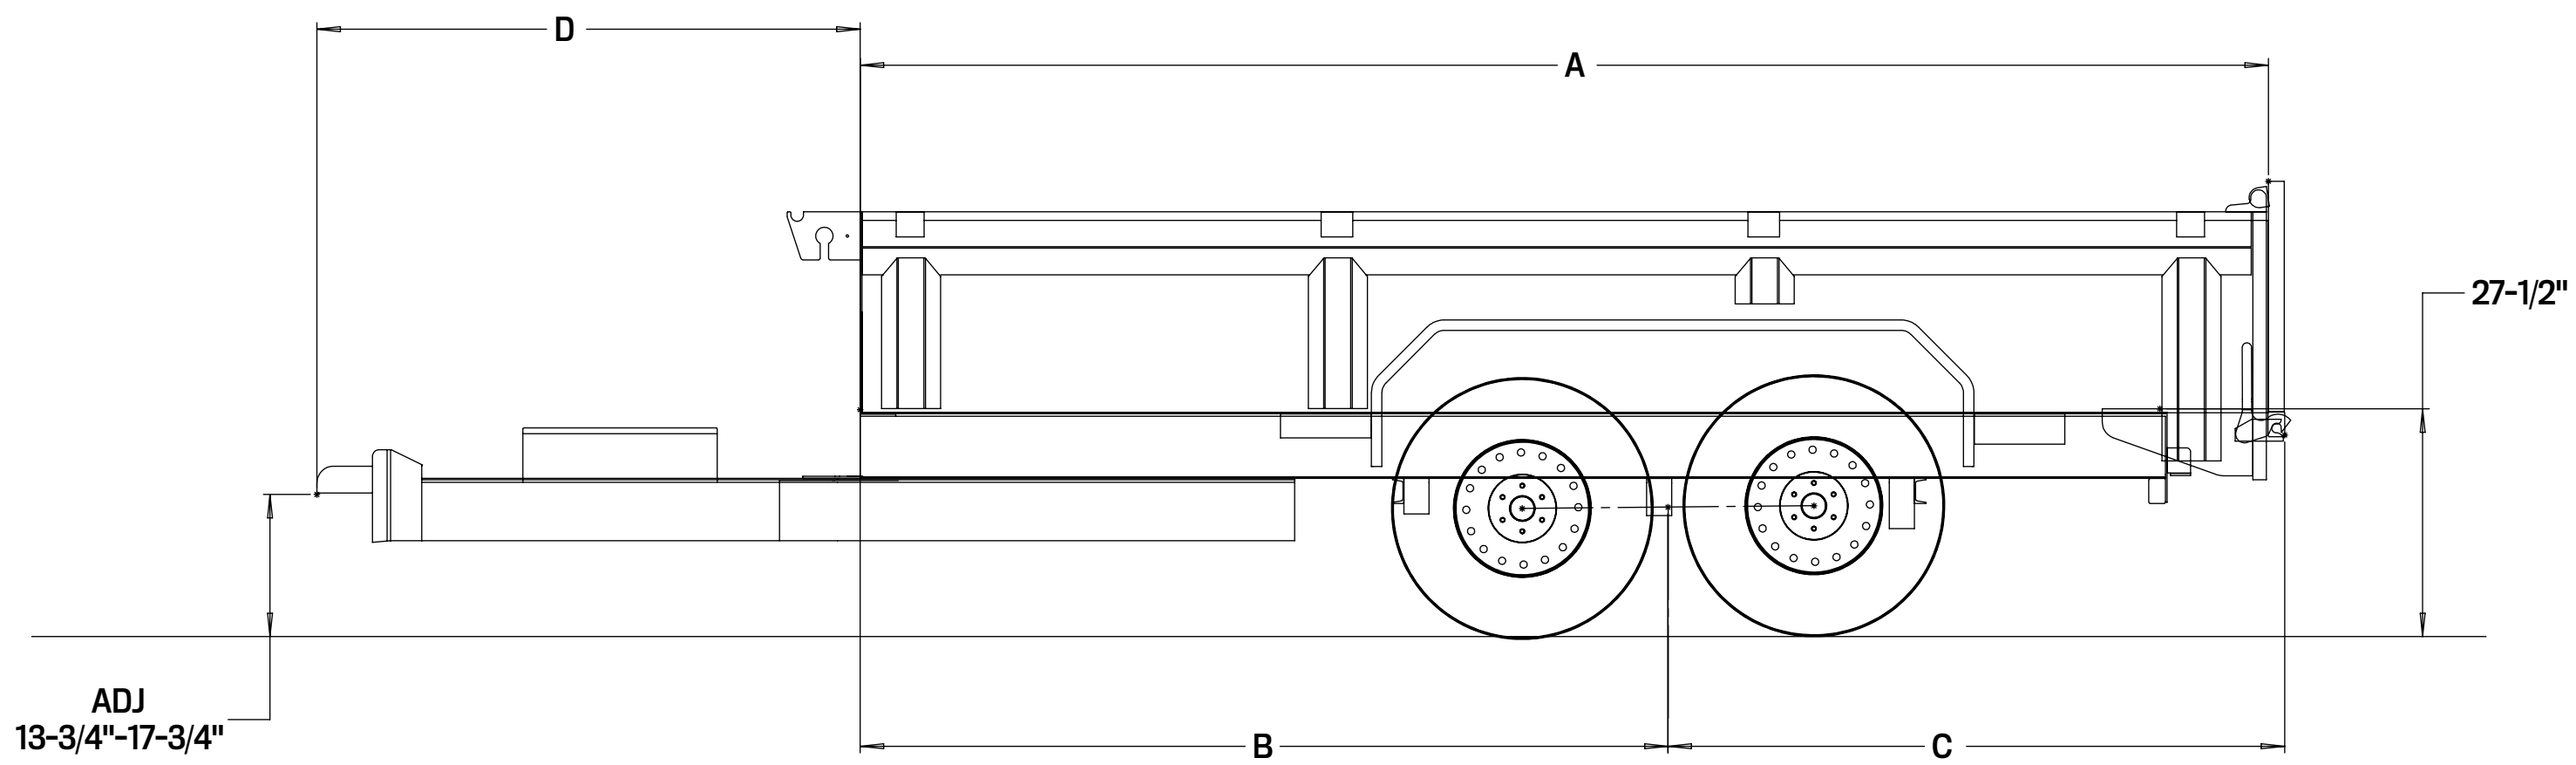

4

3

2

1

B

B

MODEL	DESCRIPTION	A	B	C	D	DUMP ANGLE
D7X 10FT	72" DUMP	10'	68-3/4"	57"	49-1/2"	46°
D7X 12FT	72" DUMP	12'	81-1/4"	68-1/2"	51-1/2"	48°

A

UNLESS OTHERWISE SPECIFIED: DIMENSIONS ARE IN INCHES		NAME	DATE	DESCRIPTION:	
TOLERANCES: +/- 1/16"		DRAWN			
MATERIAL		CHECKED			
DO NOT SCALE DRAWING		MFG APPR.			
		Q.A.			
		COMMENTS:		PART NO.	REV
				D7X	
				WEIGHT:	SHEET 1 OF 1