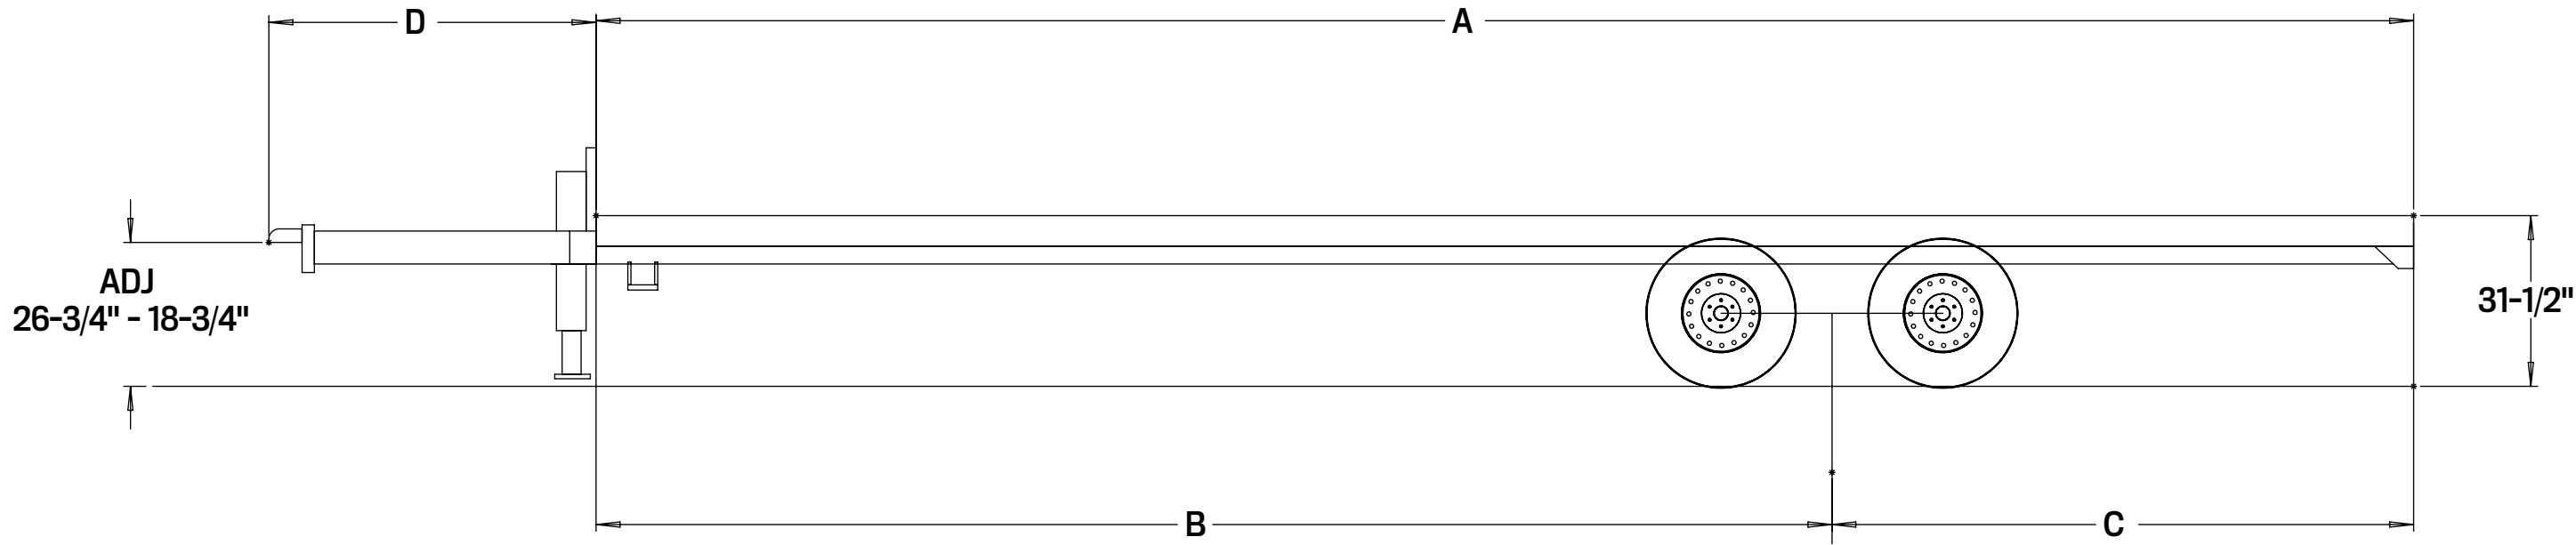

4

3

2

1

MODEL	DESCRIPTION	A	B	C	D
DOX 16'	MAXXD 14K DECKOVER	16'	115"	77"	78"
DOX 18'	MAXXD 14K DECKOVER	18'	129"	87"	78"
DOX 20'	MAXXD 14K DECKOVER	20'	144"	96"	78"
DOX 22'	MAXXD 14K DECKOVER	22'	163"	101"	78"
DOX 24'	MAXXD 14K DECKOVER	24'	178"	110"	78"
DOX 26'	MAXXD 14K DECKOVER	26'	193"	119"	78"
DOX 28'	MAXXD 14K DECKOVER	28'	215"	121"	78"
DOX 30'	MAXXD 14K DECKOVER	30'	237"	123"	78"

UNLESS OTHERWISE SPECIFIED: DIMENSIONS ARE IN INCHES	NAME	DATE	DESCRIPTION:
	DRAWN		
	CHECKED		
	MFG APPR.		
TOLERANCES: +/- 1/16"	Q.A.		PART NO. DOX
MATERIAL	COMMENTS:	REV	
DO NOT SCALE DRAWING			
WEIGHT:		SHEET 2 OF 2	