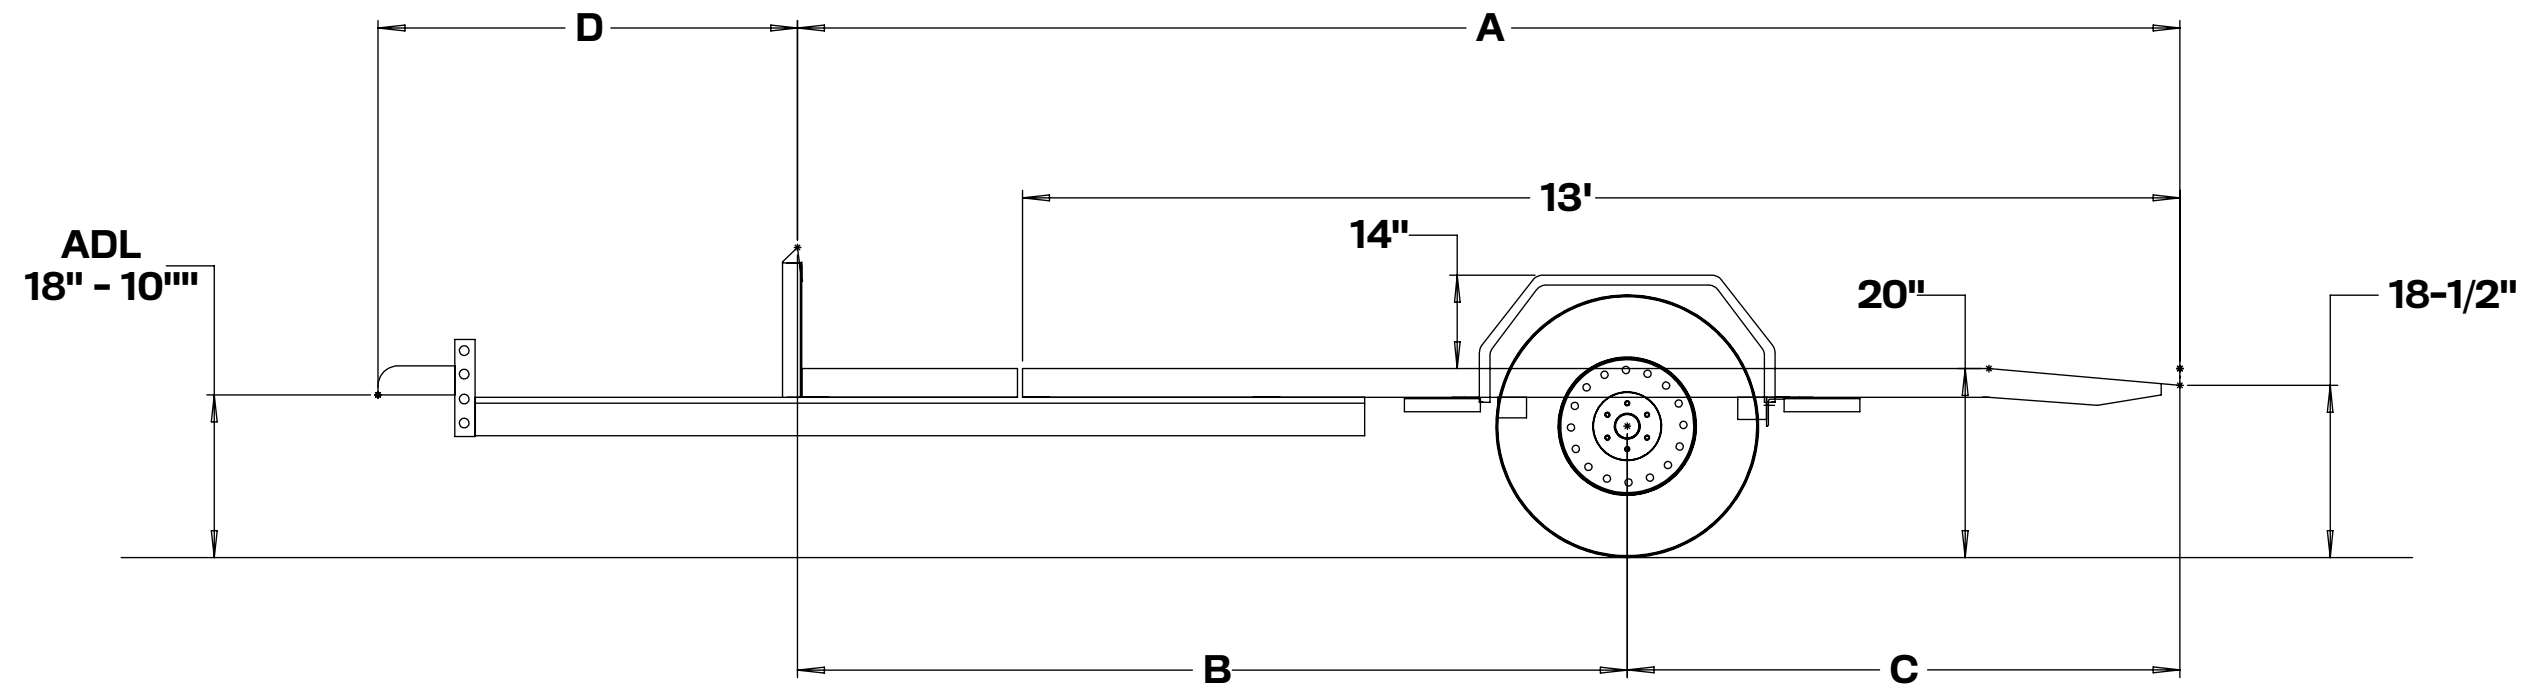

4

3

2

1

B

B

MODEL	DESCRIPTION	A	B	C	D	TILT °
G4X 16FT	MAXXD 7K GRAVITY TILT CAR HAULER	199-1/4"	107"	92-1/4"	54-1/2"	11-1/2°
						25-1/2" DOVE @ 18°

A

UNLESS OTHERWISE SPECIFIED: DIMENSIONS ARE IN INCHES	DRAWN	NAME	DATE	DESCRIPTION:
	TOLERANCES: +/- 1/16"	CHECKED		
		MFG APPR.		
		Q.A.		
DO NOT SCALE DRAWING	COMMENTS:		PART NO. G4X 16FT	REV
			WEIGHT:	SHEET 1 OF 1