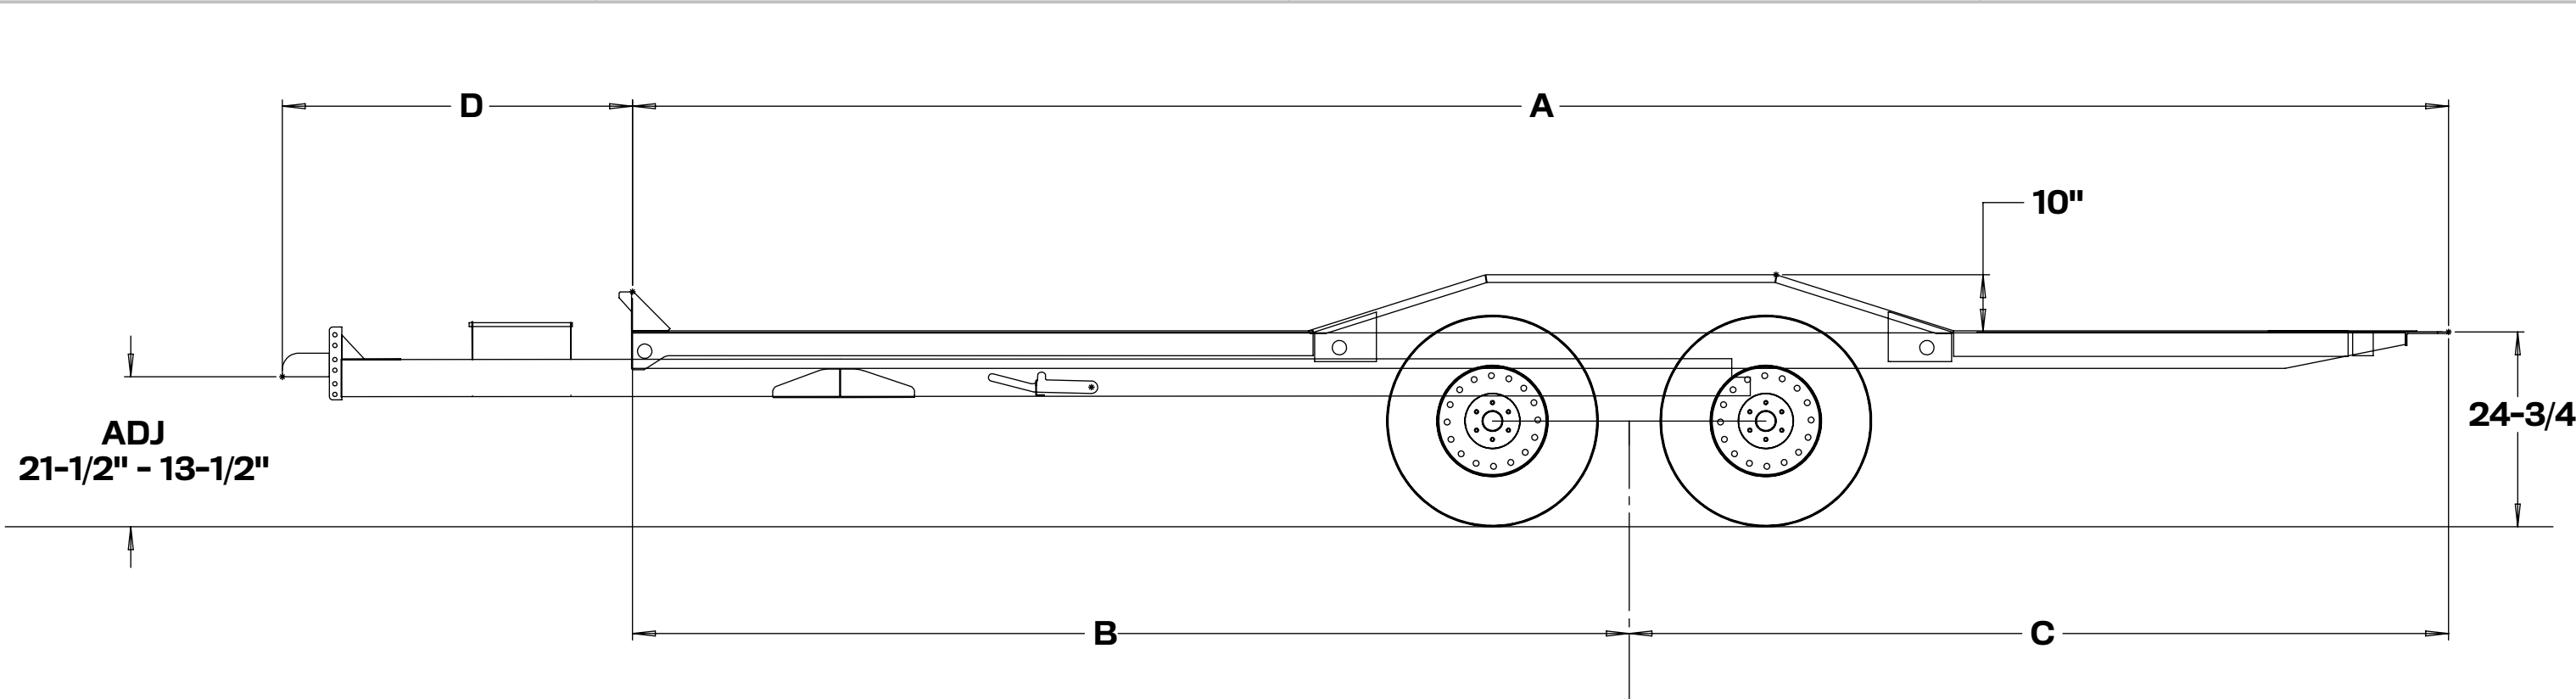

4

3

2

1

B

B

24-3/4"

10"

ADJ  
21-1/2" - 13-1/2"

MODEL	DESCRIPTION	A	B	C	D	TILT °
G5X 20FT	5" GRAVITY EQUIPMENT TILT	246"	126"	120"	55"	13º
G5X 22FT	5" GRAVITY EQUIPMENT TILT	270"	150"	120"	55"	13º
G5X 24FT	5" GRAVITY EQUIPMENT TILT	294"	174"	120"	55"	13º

UNLESS OTHERWISE SPECIFIED: DIMENSIONS ARE IN INCHES	DRAWN	NAME	DATE	DESCRIPTION:
	TOLERANCES: +/- 1/16"	CHECKED		
		MFG APPR.		
		Q.A.		
	COMMENTS:		PART NO. G5X	REV
DO NOT SCALE DRAWING			WEIGHT:	SHEET 1 OF 2