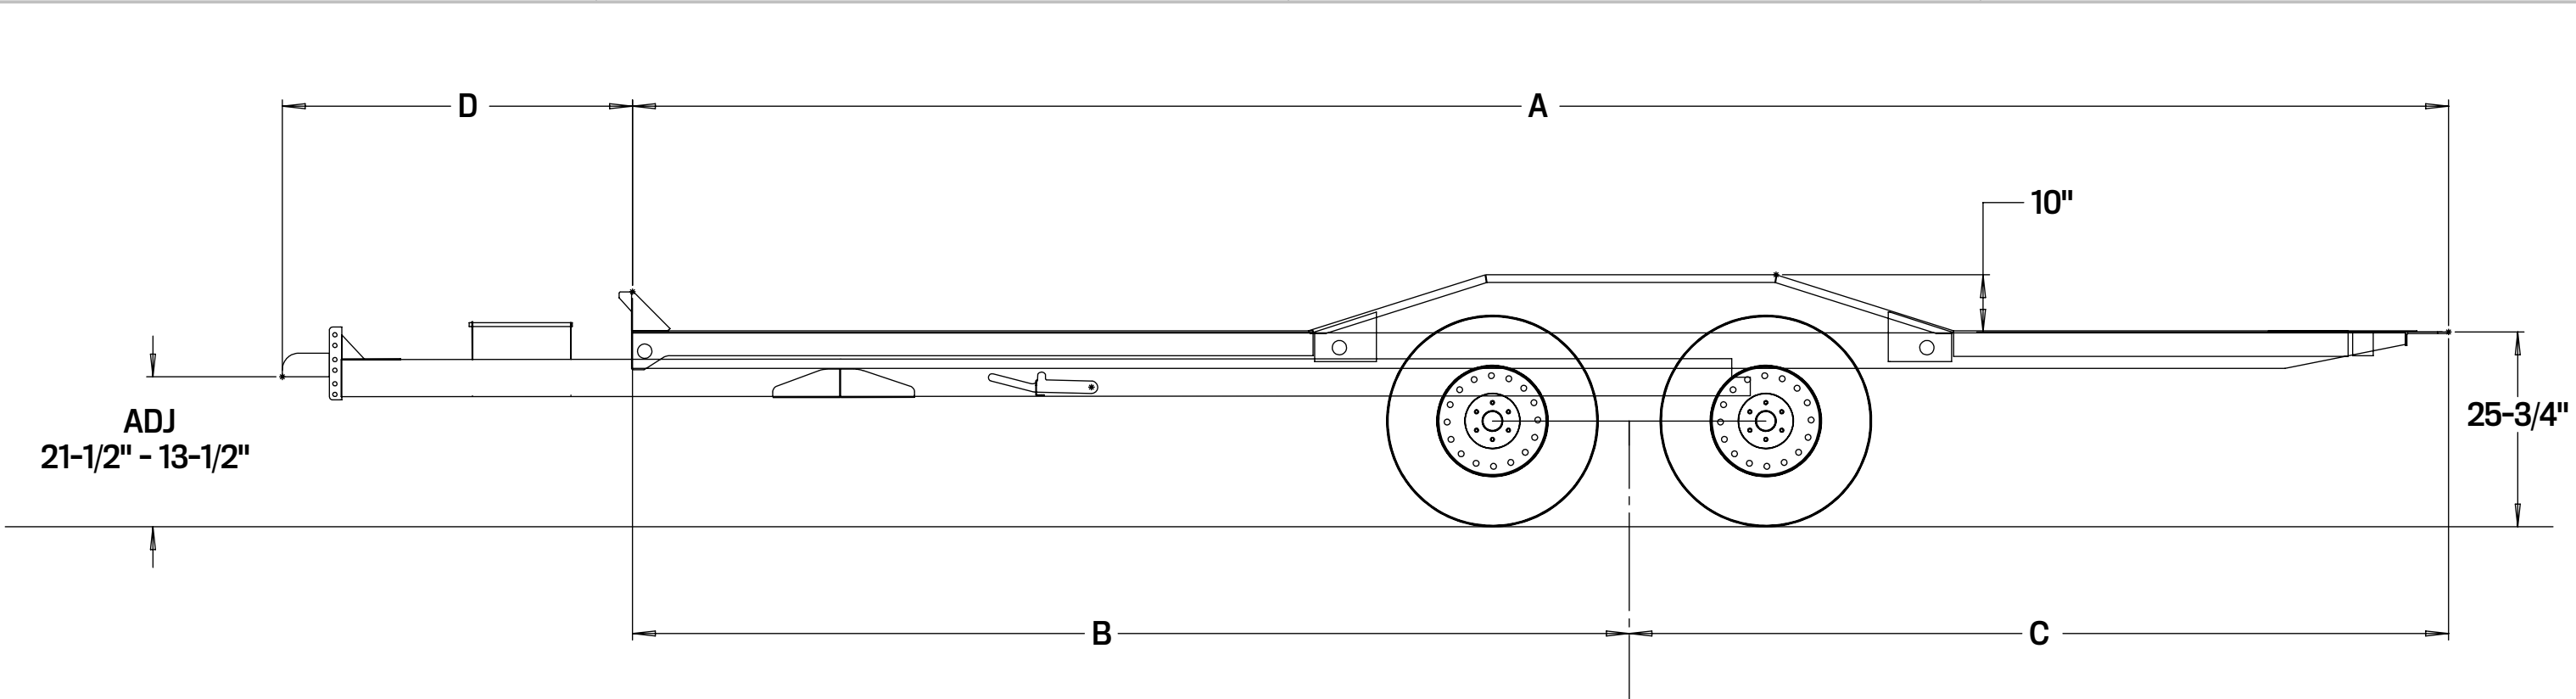

4

3

2

1

B

B

MODEL	DESCRIPTION	A	B	C	D	TILT °
G6X 20FT	6" GRAVITY EQUIPMENT TILT	246"	126"	120"	55"	13°
G6X 22FT	6" GRAVITY EQUIPMENT TILT	270"	150"	120"	55"	13°
G6X 24FT	6" GRAVITY EQUIPMENT TILT	294"	174"	120"	55"	13°

UNLESS OTHERWISE SPECIFIED: DIMENSIONS ARE IN INCHES	NAME	DATE	DESCRIPTION:
	DRAWN		
	CHECKED		
	MFG APPR.		
TOLERANCES: +/- 1/16"	Q.A.		PART NO. G6X
MATERIAL	COMMENTS:		
DO NOT SCALE DRAWING	WEIGHT:		
			REV
			SHEET 1 OF 2