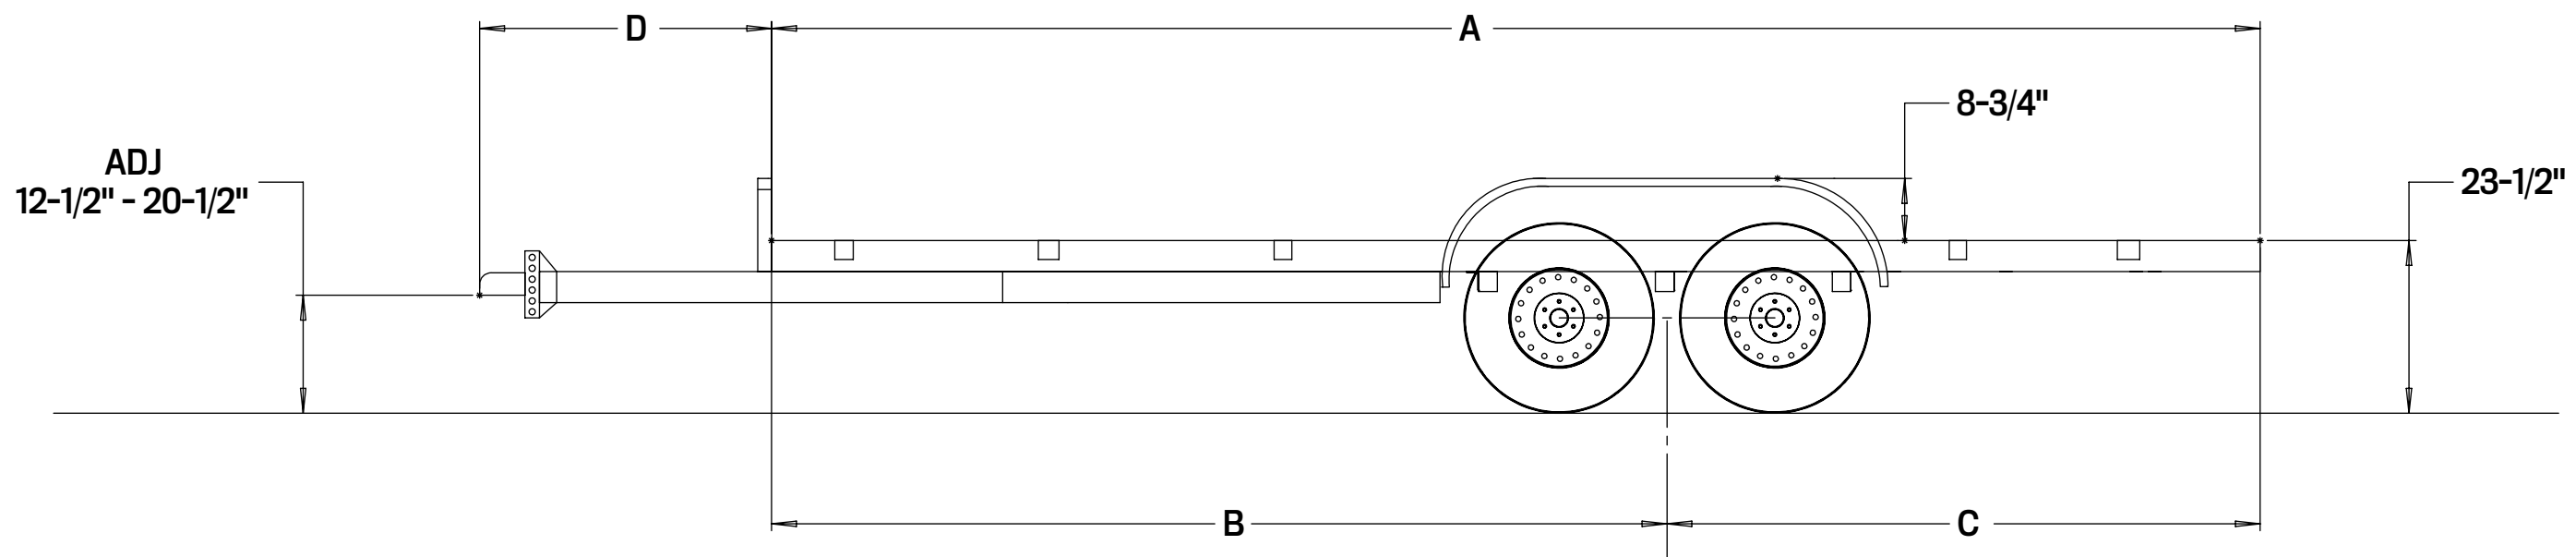

4

3

2

1

MODEL	DESCRIPTION	A	B	C	D
N6X 18FT	MAXXD 7K TUBING CAR HAULER	216"	130"	86"	58-1/2"
N6X 20FT	MAXXD 7K TUBING CAR HAULER	240"	144"	96"	58-1/2"
N6X 22FT	MAXXD 7K TUBING CAR HAULER	264"	164"	100"	58-1/2"
N6X 24FT	MAXXD 7K TUBING CAR HAULER	288"	178"	110"	58-1/2"

UNLESS OTHERWISE SPECIFIED: DIMENSIONS ARE IN INCHES	NAME	DATE	DESCRIPTION:	
	DRAWN			
	CHECKED			
	MFG APPR.			
TOLERANCES: +/- 1/16"	Q.A.		PART NO. N6X	
MATERIAL	COMMENTS:			
DO NOT SCALE DRAWING			WEIGHT:	REV
				SHEET 1 OF 1