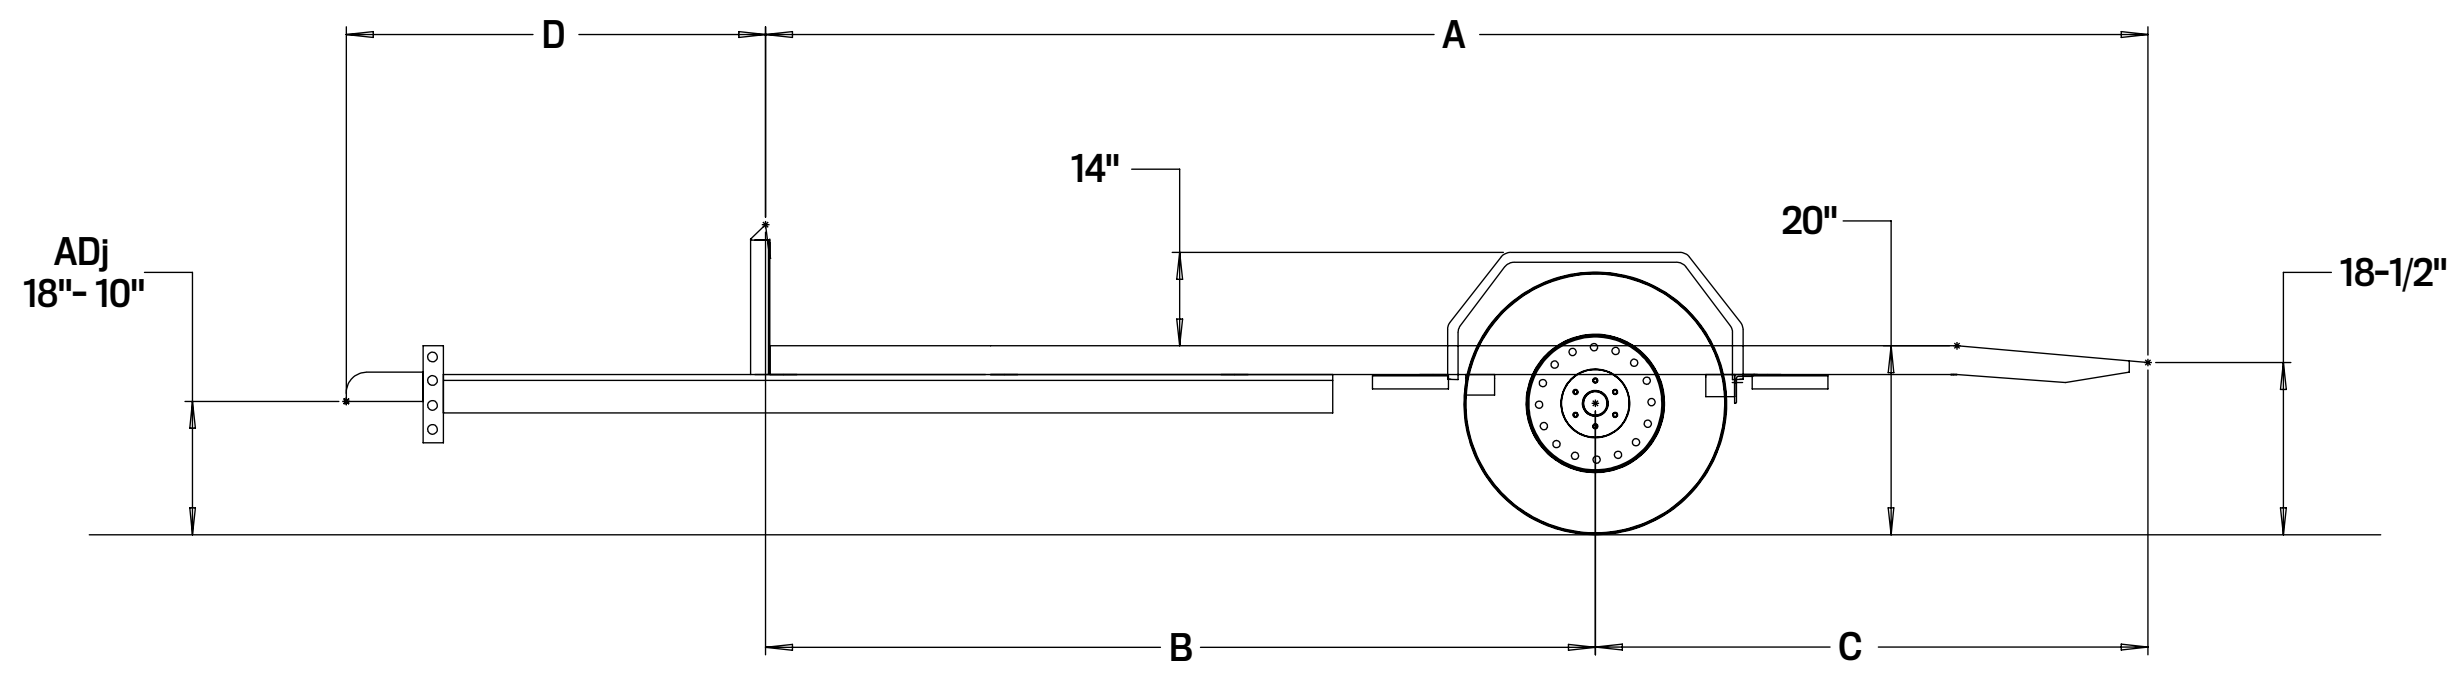

4

3

2

1

B

B

MODEL	DESCRIPTION	A	B	C	D	TILT °
T4X 16FT	MAXXD 7K POWER TILT CAR HAULER	199-1/4"	107"	92-1/4"	54-1/2"	11-1/2°
						25-1/2" DOVE @ 18°

A

UNLESS OTHERWISE SPECIFIED: DIMENSIONS ARE IN INCHES	NAME	DATE	DESCRIPTION:
	DRAWN		
	CHECKED		
	MFG APPR.		
TOLERANCES: +/- 1/16"	Q.A.		
MATERIAL	COMMENTS:		PART NO. T4X 16FT
DO NOT SCALE DRAWING			REV
WEIGHT:			SHEET 1 OF 1