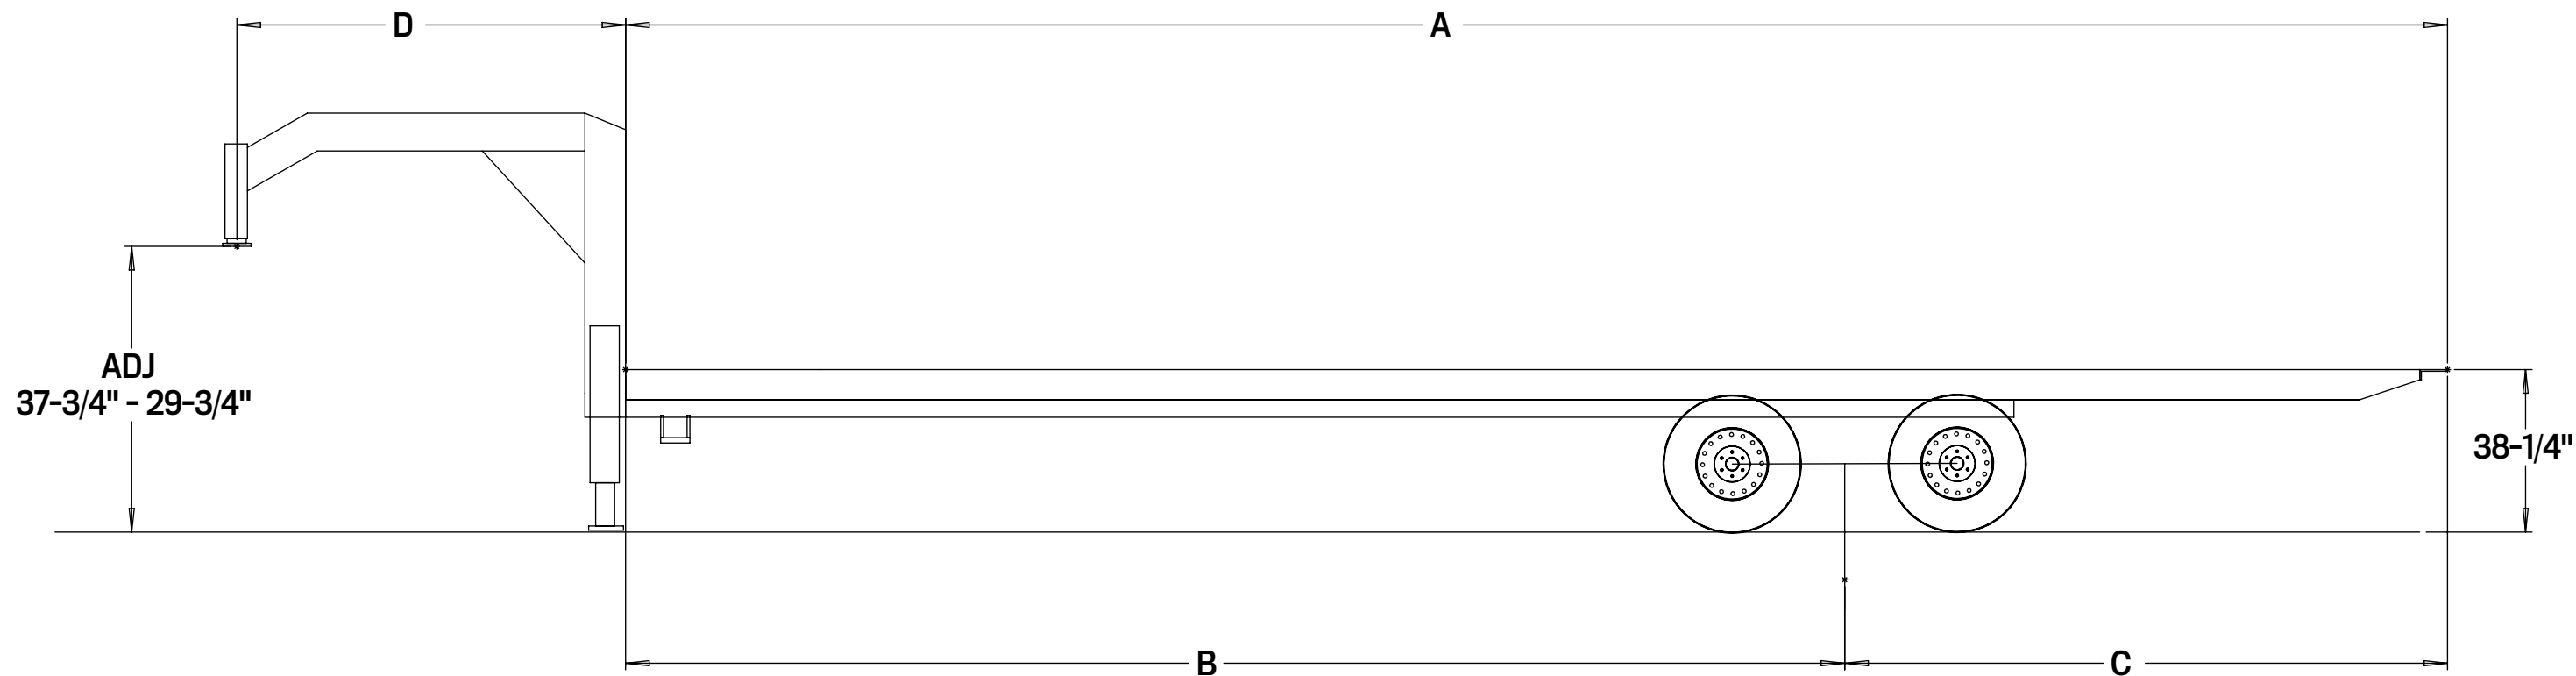

4

3

2

1

MODEL	DESCRIPTION	A	B	C	D	TILT <sup>o</sup>
TDX 26'	MAXXD FLATBED TILT WITH DUALS	26'	167"	145"	103"	12 <sup>o</sup>
TDX 28'	MAXXD FLATBED TILT WITH DUALS	28'	191"	145"	103"	12 <sup>o</sup>
TDX 30'	MAXXD FLATBED TILT WITH DUALS	30'	215"	145"	103"	12 <sup>o</sup>
TDX 32'	MAXXD FLATBED TILT WITH DUALS	32'	239"	145"	103"	12 <sup>o</sup>
TDX 34'	MAXXD FLATBED TILT WITH DUALS	34'	263"	145"	103"	12 <sup>o</sup>
TDX 36'	MAXXD FLATBED TILT WITH DUALS	36'	263"	169"	103"	12 <sup>o</sup>
TDX 38'	MAXXD FLATBED TILT WITH DUALS	38'	287"	169"	103"	12 <sup>o</sup>
TDX 40'	MAXXD FLATBED TILT WITH DUALS	40'	311"	169"	103"	12 <sup>o</sup>

UNLESS OTHERWISE SPECIFIED: DIMENSIONS ARE IN INCHES	NAME	DATE	DESCRIPTION:
	DRAWN		
	CHECKED		
	MFG APPR.		
TOLERANCES: +/- 1/16"	Q.A.		PART NO. TDX
MATERIAL	COMMENTS:	REV	
DO NOT SCALE DRAWING			WEIGHT:
			SHEET 1 OF 2