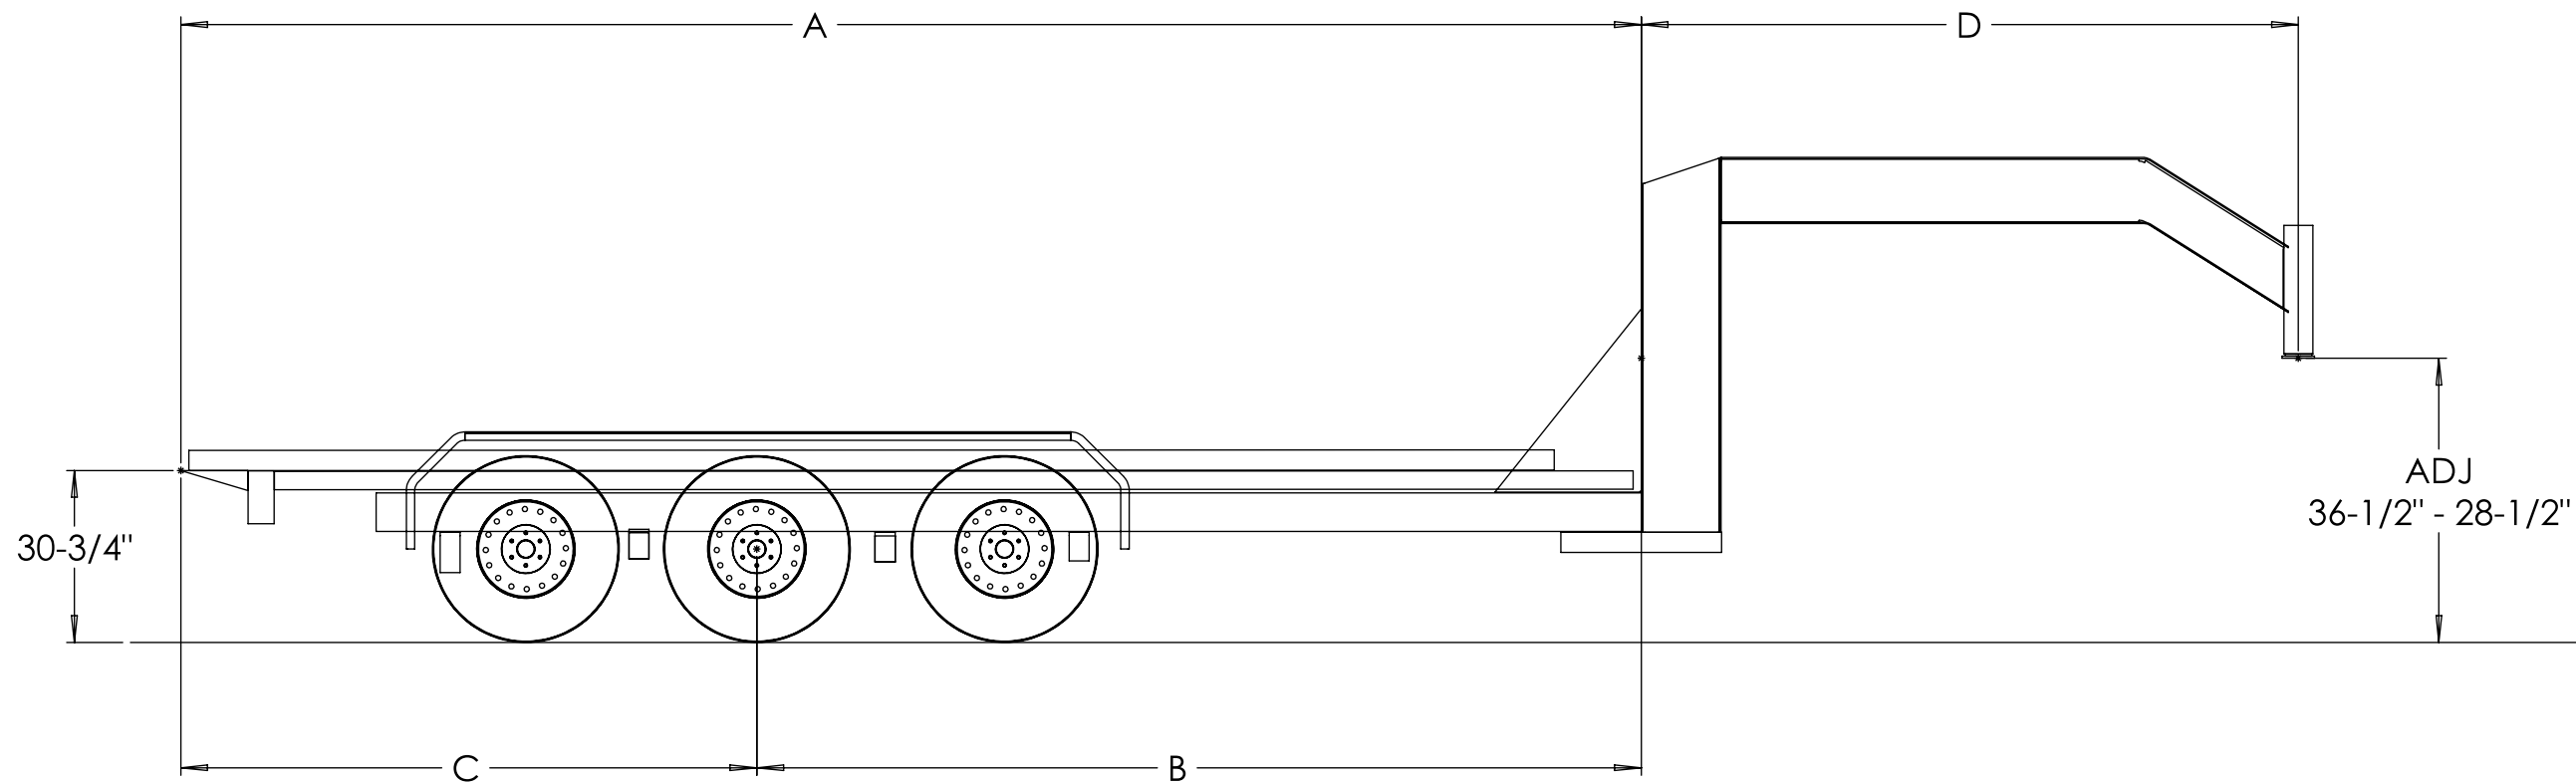

B

B

MODEL	DESCRIPTION	A	B	C	D
RPX	RPXMAXXD 21K ROLL-OFF	205"	133"	72"	97"

A

A

4

3

2

UNLESS OTHERWISE SPECIFIED: DIMENSIONS ARE IN INCHES	DRAWN	NAME	DATE	DESCRIPTION:
	CHECKED			
	MFG APPR.			
	Q.A.			
TOLERANCES: +/- 1/16"	COMMENTS:			PART NO. RPX
MATERIAL				REV
DO NOT SCALE DRAWING				WEIGHT:
				SHEET 2 OF 2