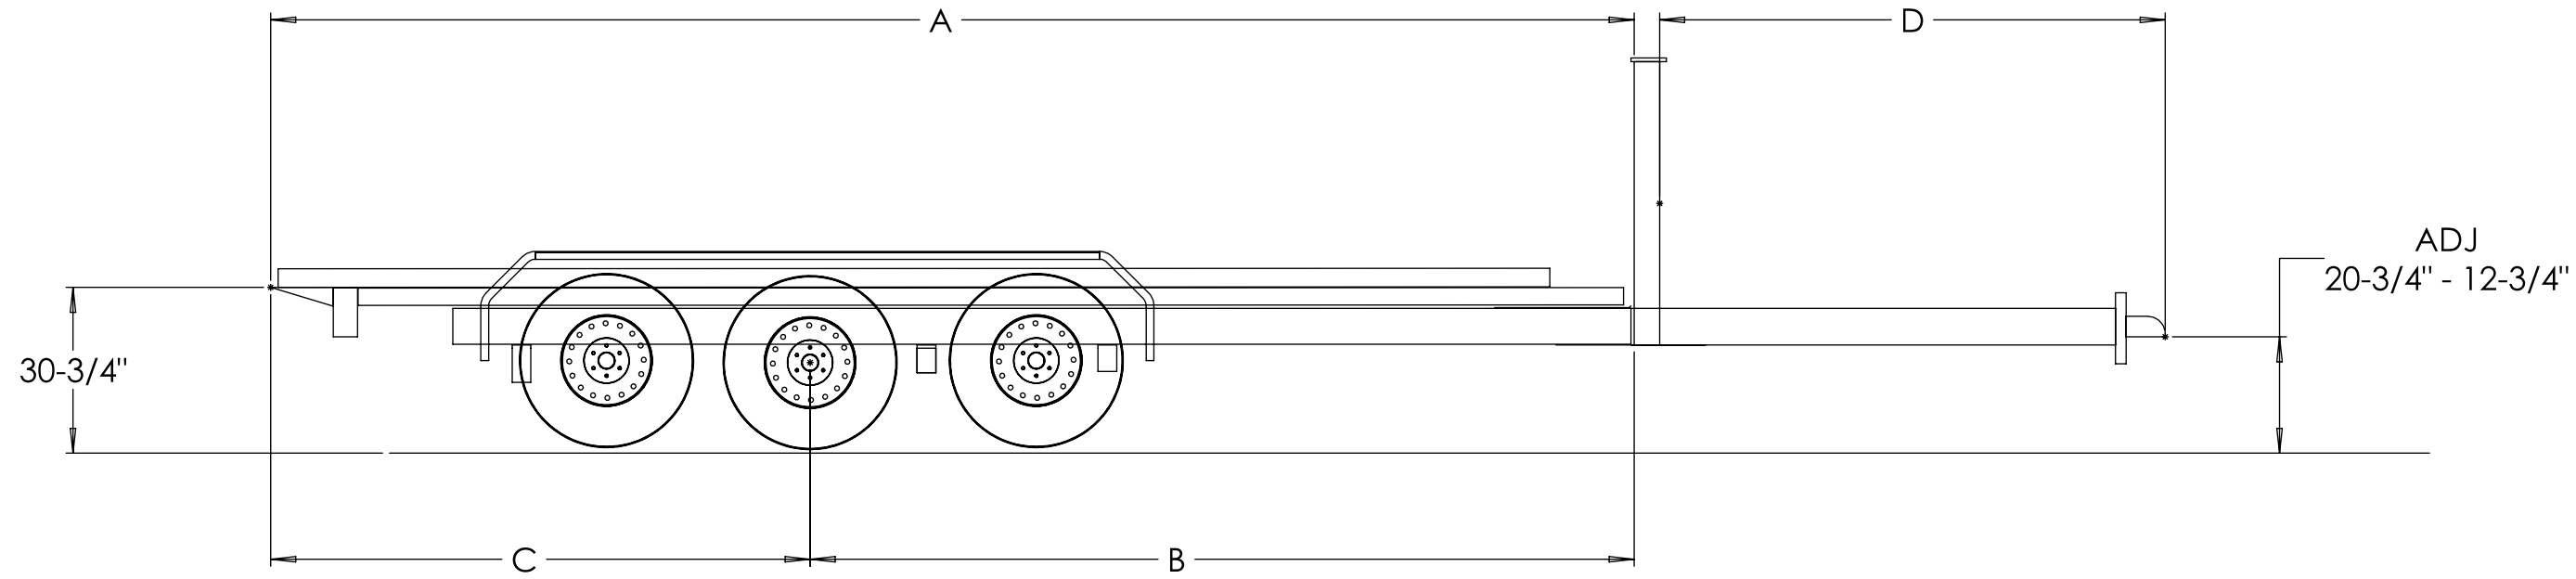

4

3

2

1

MODEL	DESCRIPTION	A	B	C	D
RPX	RPXMAXXD 21K ROLL-OFF	204"	132"	72"	47"

PROPRIETARY AND CONFIDENTIAL
THE INFORMATION CONTAINED IN THIS DRAWING IS THE SOLE PROPERTY OF MAXEY TRAILERS MFG. INC. ANY REPRODUCTION IN PART OR AS A WHOLE WITHOUT THE WRITTEN PERMISSION OF MAXEY TRAILERS MFG. INC. IS PROHIBITED.

UNLESS OTHERWISE SPECIFIED: DIMENSIONS ARE IN INCHES	DRAWN	NAME	DATE	DESCRIPTION:
	CHECKED			
	MFG APPR.			
	Q.A.			
MATERIAL	COMMENTS:			PART NO. RPX
DO NOT SCALE DRAWING				WEIGHT:
				REV
				SHEET 1 OF 2

B

B

MODEL	DESCRIPTION	A	B	C	D
RPX	RPXMAXXD 21K ROLL-OFF	205"	133"	72"	97"

A

A

4

3

2

UNLESS OTHERWISE SPECIFIED: DIMENSIONS ARE IN INCHES	DRAWN	NAME	DATE	DESCRIPTION:
	CHECKED			
	MFG APPR.			
	Q.A.			
TOLERANCES: +/- 1/16"	COMMENTS:			PART NO. RPX
MATERIAL				REV
DO NOT SCALE DRAWING				WEIGHT:
				SHEET 2 OF 2